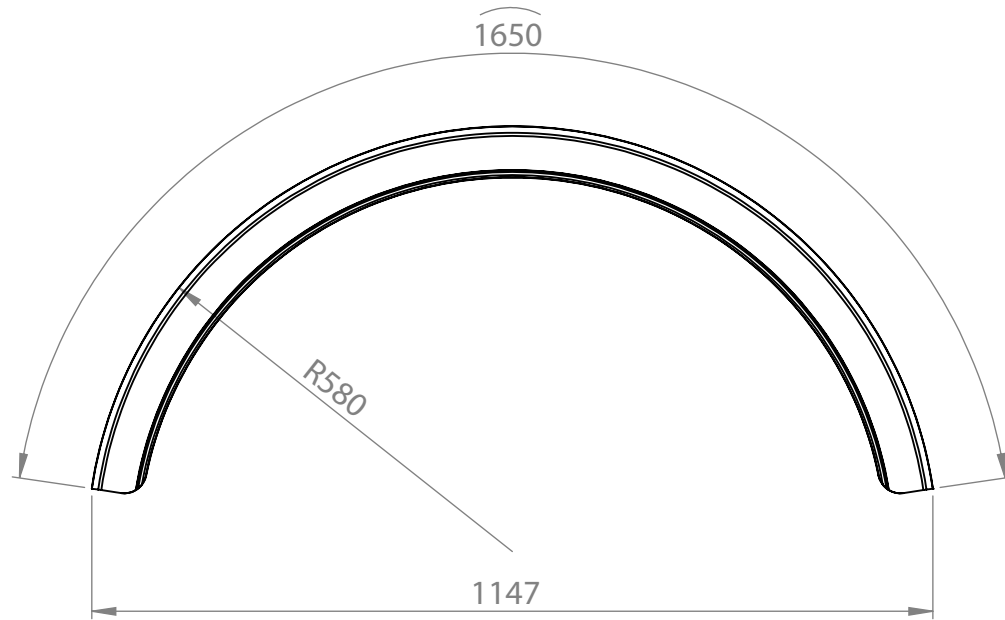

PARLOK DARK BLUE 22.5" DUAL MUDGUARD

PN:	103067
Drawing Number:	101087
Size:	630x1650 R580
Material:	PE=HD
Weight:	3.5kg

103067
www.mtw.co.nz