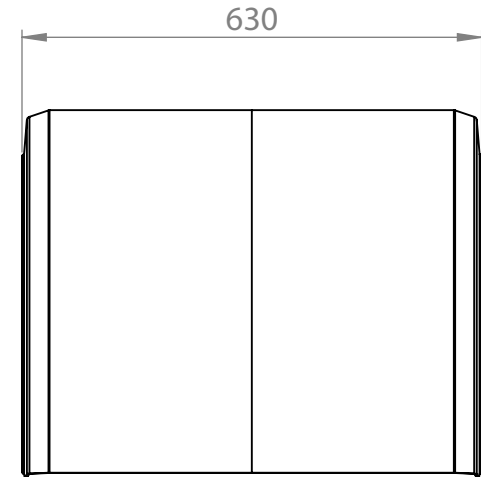

PARLOK DARK BLUE 22.5" DUAL MUDGUARD

PN:	103067
Drawing Number:	101087
Size:	630x1650 R580
Material:	PE=HD
Weight:	3.5kg

103067
www.mtw.co.nz