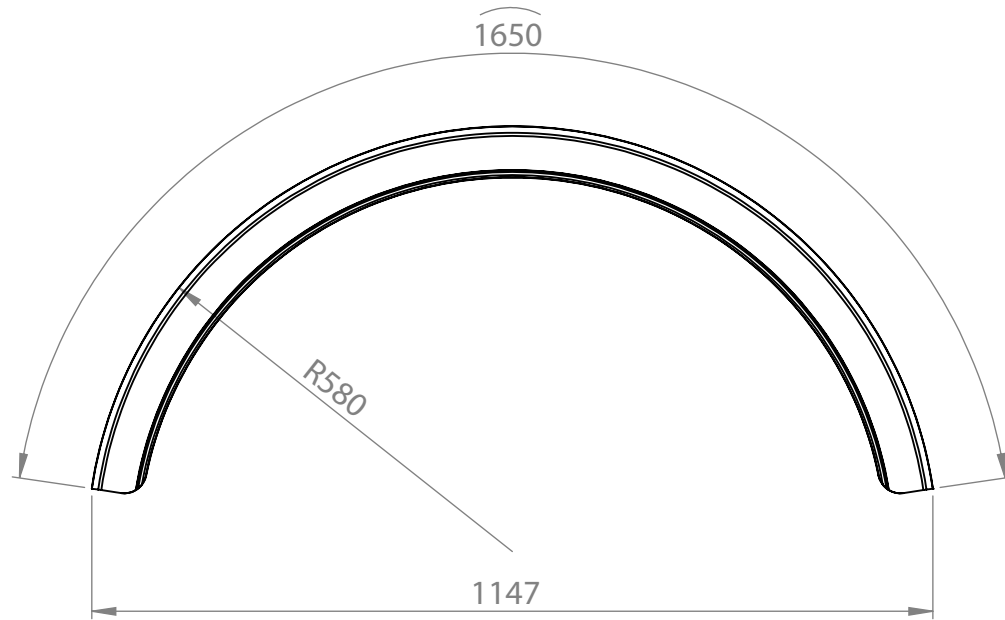

# PARLOK MEDIUM BLUE 22.5" DUAL MUDGUARD

PN:	103065
Drawing Number:	101087
Size:	630x1650 R580
Material:	PE=HD
Weight:	3.5kg

103065  
[www.mtw.co.nz](http://www.mtw.co.nz)