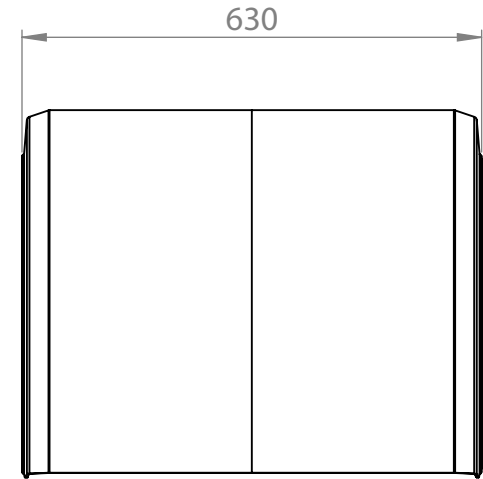

# PARLOK MEDIUM BLUE 22.5" DUAL MUDGUARD

PN:	103065
Drawing Number:	101087
Size:	630x1650 R580
Material:	PE=HD
Weight:	3.5kg

103065  
[www.mtw.co.nz](http://www.mtw.co.nz)