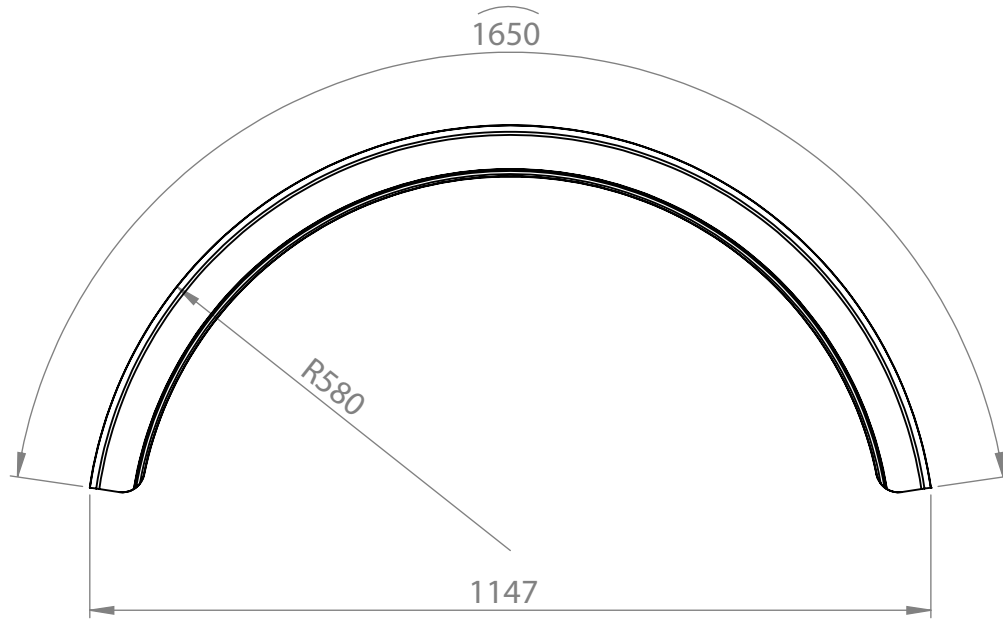

PARLOK BLACK 22.5" DUAL MUDGUARD

PN:	103062
Drawing Number:	101087
Size:	630x1650 R580
Material:	PE=HD
Weight:	3.5kg

103062
www.mtw.co.nz