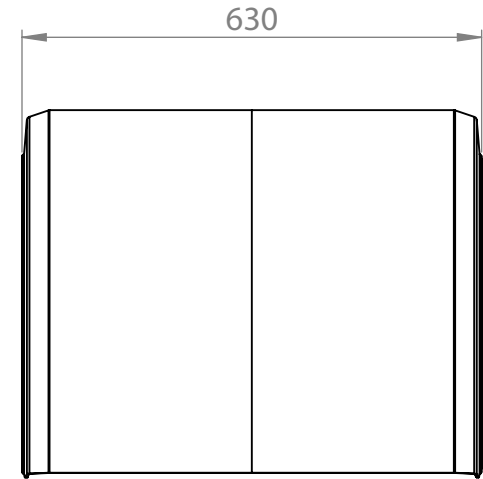

PARLOK BLACK 22.5" DUAL MUDGUARD

PN:	103062
Drawing Number:	101087
Size:	630x1650 R580
Material:	PE=HD
Weight:	3.5kg

103062
www.mtw.co.nz