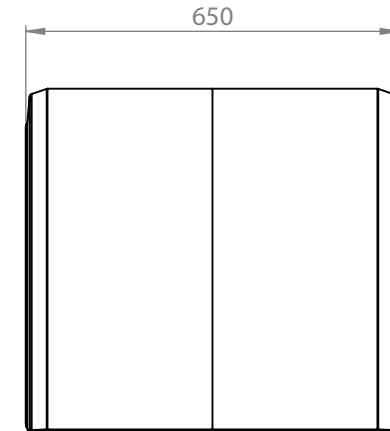

PARLOK BLACK 11R 22.5" MUDGUARD

PN:	103061
Drawing Number:	101052
Size:	650x1900 R630
Material:	PE=HD
Weight:	4.2kg

103061
www.mtw.co.nz