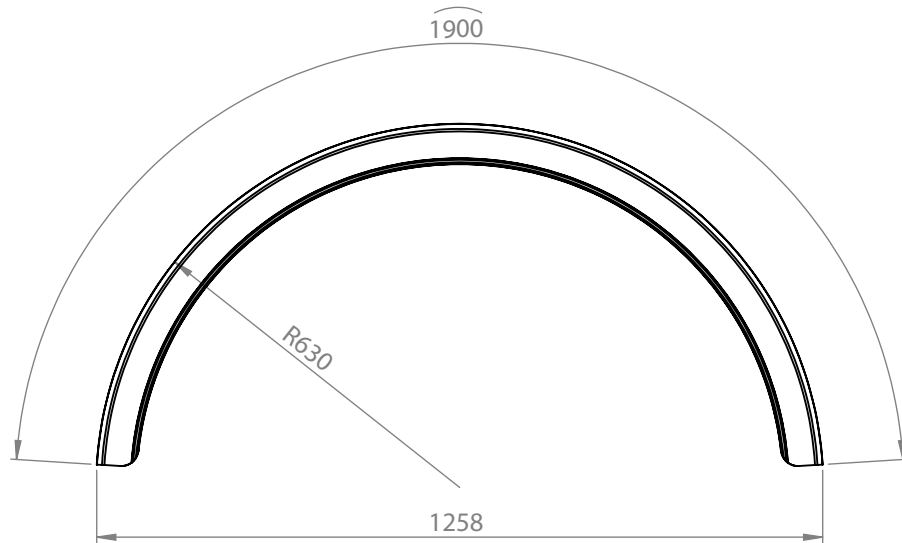

PARLOK BLACK 11R 22.5" MUDGUARD

PN:	103061
Drawing Number:	101052
Size:	650x1900 R630
Material:	PE=HD
Weight:	4.2kg

103061
www.mtw.co.nz