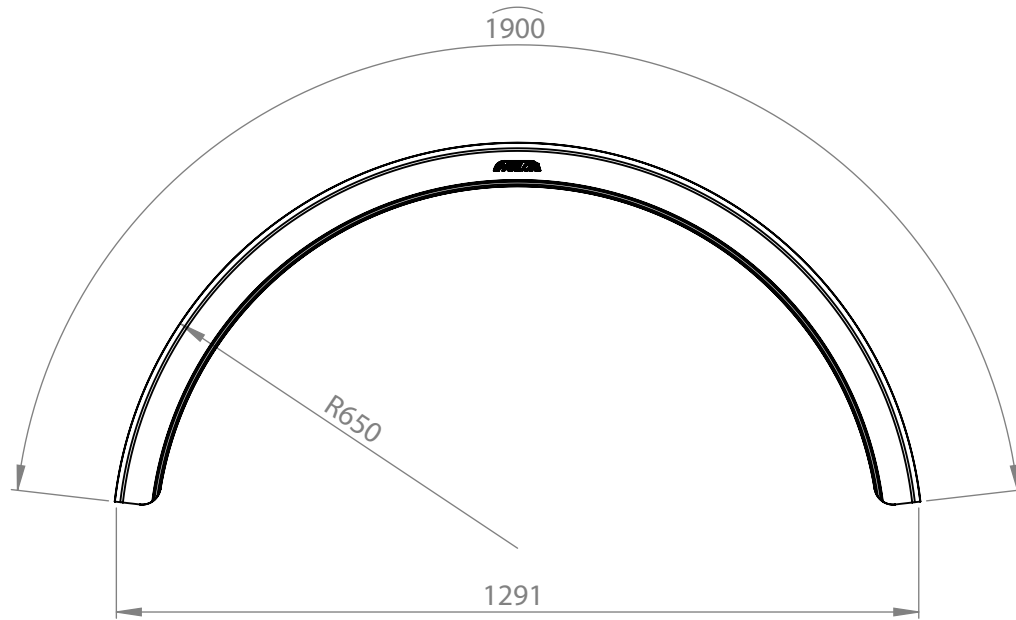

# PARLOK WHITE 22.5" SINGLE MUDGUARD

PN:	101524
Drawing Number:	101510
Size:	430x1900 R650
Material:	PE=HD
Weight:	2.8kg

101524  
[www.mtw.co.nz](http://www.mtw.co.nz)