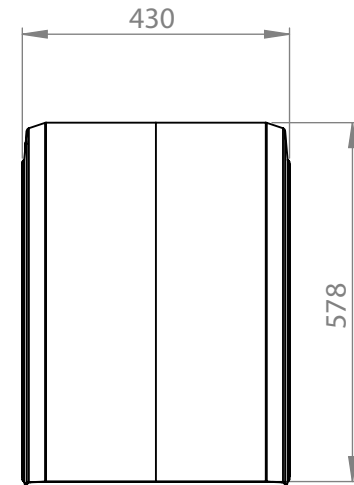

# PARLOK WHITE 22.5" SINGLE MUDGUARD

PN:	101524
Drawing Number:	101510
Size:	430x1900 R650
Material:	PE=HD
Weight:	2.8kg

101524  
[www.mtw.co.nz](http://www.mtw.co.nz)