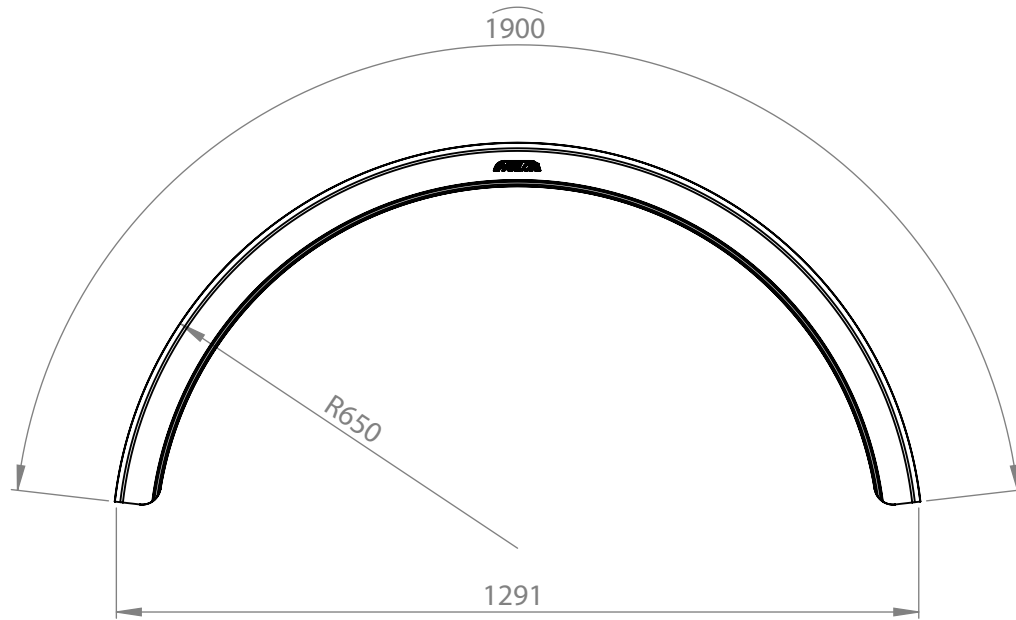

PARLOK BLACK 22.5" SINGLE MUDGUARD

PN:	101510
Drawing Number:	101510
Size:	430x1900 R650
Material:	PE=HD
Weight:	2.8kg

101510
www.mtw.co.nz