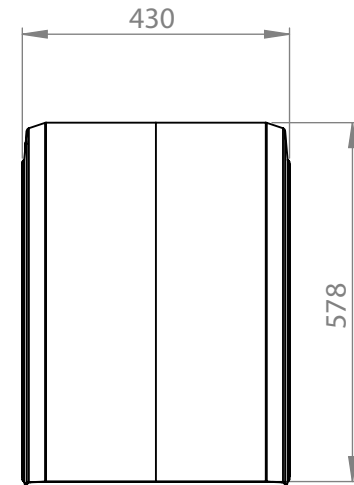

PARLOK BLACK 22.5" SINGLE MUDGUARD

PN:	101510
Drawing Number:	101510
Size:	430x1900 R650
Material:	PE=HD
Weight:	2.8kg

101510
www.mtw.co.nz