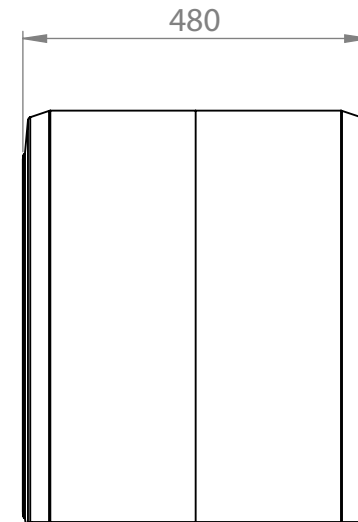

PARLOK BLACK 22.5" MEGA MUDGUARD

PN:	101402
Drawing Number:	101378
Size:	480x1800 R580
Material:	PE=HD
Weight:	2.8kg

101402
www.mtw.co.nz