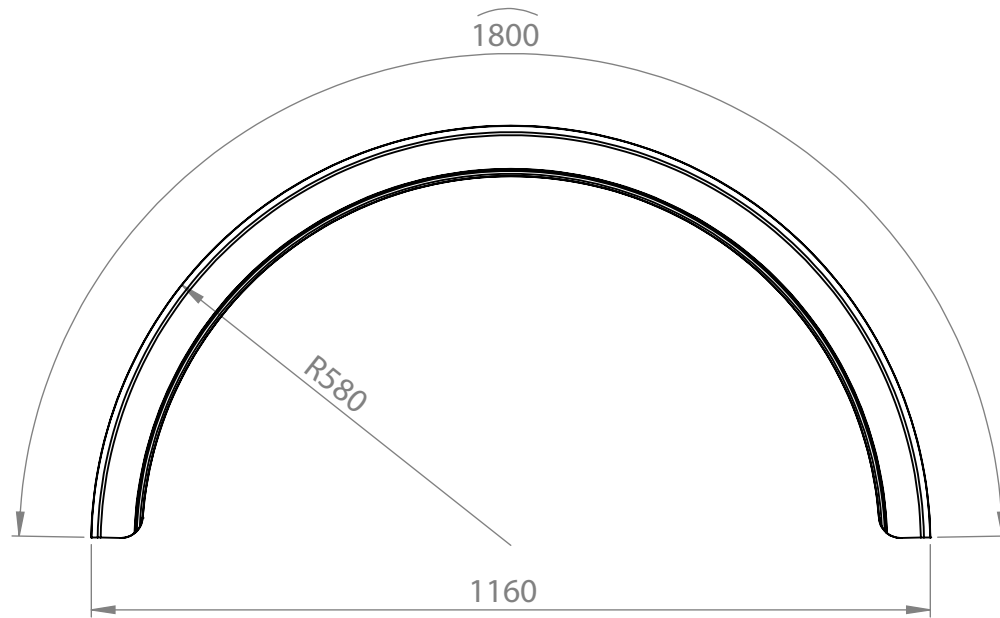

PARLOK BLACK 22.5" MEGA MUDGUARD

PN:	101402
Drawing Number:	101378
Size:	480x1800 R580
Material:	PE=HD
Weight:	2.8kg

101402
www.mtw.co.nz