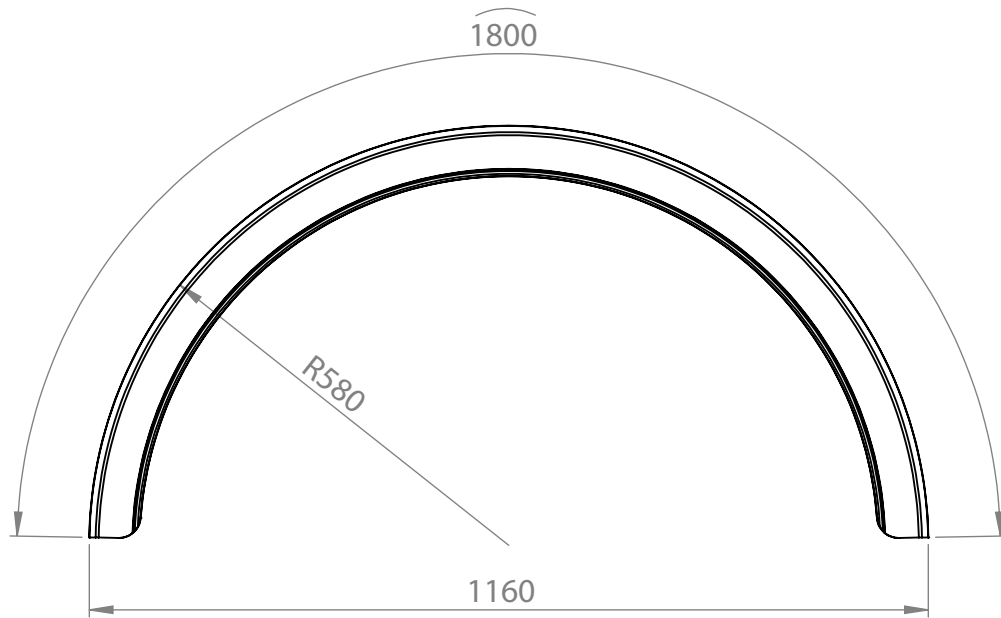

PARLOK WHITE 22.5" MEGA MUDGUARD

PN:	101388
Drawing Number:	101378
Size:	480x1800 R580
Material:	PE=HD
Weight:	2.8kg

101388
www.mtw.co.nz