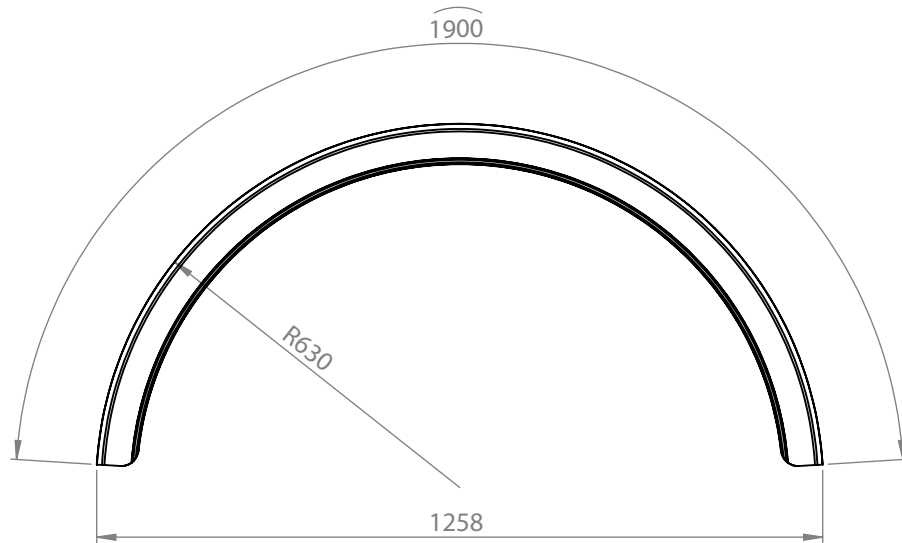

PARLOK WHITE 11R 22.5" MUDGUARD

PN:	101070
Drawing Number:	101052
Size:	650x1900 R630
Material:	PE=HD
Weight:	4.2kg

101070
www.mtw.co.nz