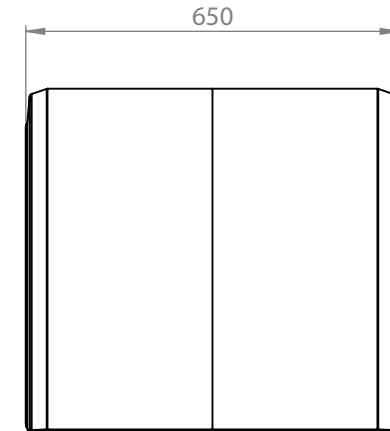

PARLOK WHITE 11R 22.5" MUDGUARD

PN:	101070
Drawing Number:	101052
Size:	650x1900 R630
Material:	PE=HD
Weight:	4.2kg

101070
www.mtw.co.nz