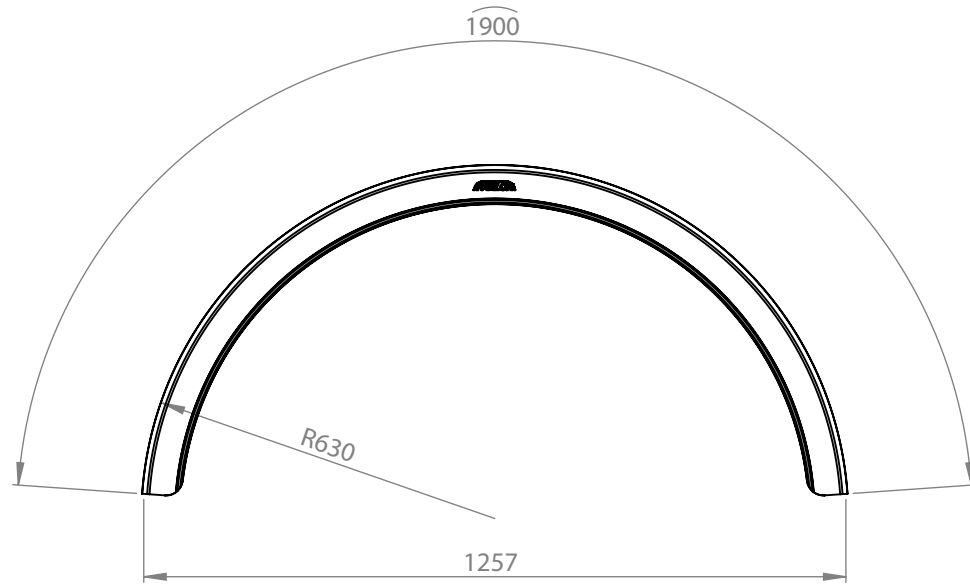

PARLOK BLACK 22.5" MUDGUARD

PN:	100880
Drawing Number:	100880
Size:	680x1900 R630
Material:	PE=HD
Weight:	4.5kg

100880
www.mtw.co.nz