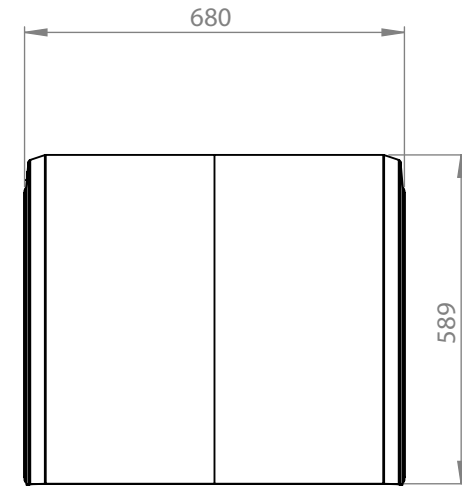

PARLOK BLACK 22.5" MUDGUARD

PN:	100880
Drawing Number:	100880
Size:	680x1900 R630
Material:	PE=HD
Weight:	4.5kg

100880
www.mtw.co.nz