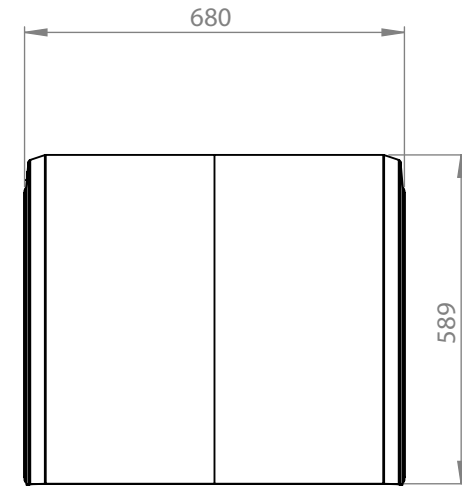

# PARLOK WHITE 22.5" MUDGUARD

PN:	100870
Drawing Number:	100880
Size:	680x1900 R630
Material:	PE=HD
Weight:	4.5kg

100870  
[www.mtw.co.nz](http://www.mtw.co.nz)