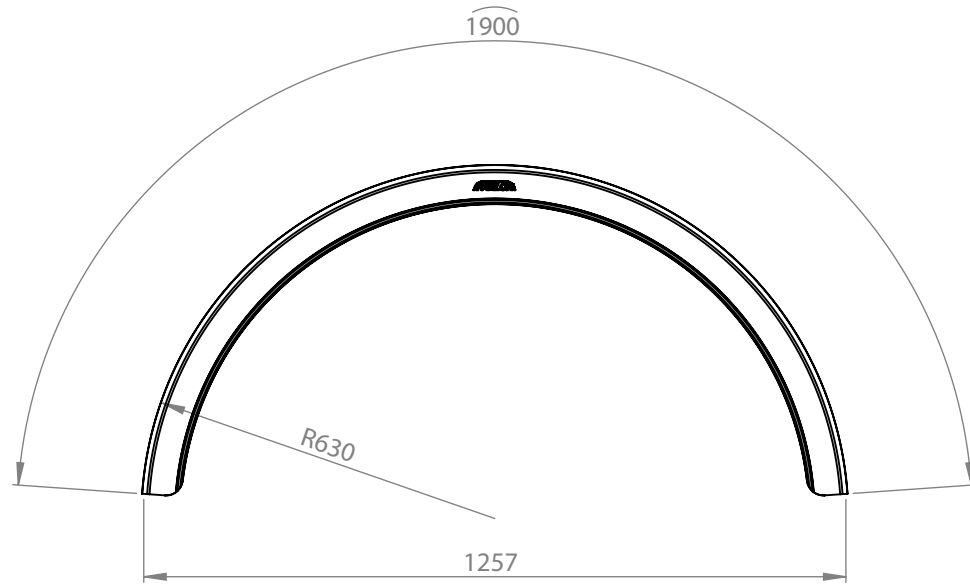

# PARLOK WHITE 22.5" MUDGUARD

PN:	100870
Drawing Number:	100880
Size:	680x1900 R630
Material:	PE=HD
Weight:	4.5kg

100870  
[www.mtw.co.nz](http://www.mtw.co.nz)