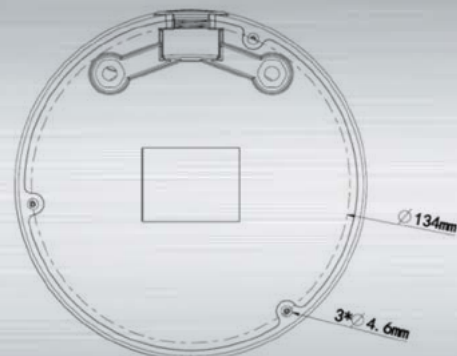

Accessories

Vandal Dome Surface Box

Vandal Dome Wall Mount Bracket

Pole Mount Adapter

Dimensions

Camera			
IPC5DAF			
Sensor	1/2.7", progressive scan, 5.0 megapixel, CMOS		
Lens	2.7-13.5 mm, Auto Focus, Motorised Lens		
Angle of View (H)	93.0° (wide) ~28.0° (tele)		
Zoom/Focus	Motor drive / Auto Focus		
Shutter	Auto/Manual, 1/6-1/100000 s		
Min. Illumination	Colour: 0.002 Lux (F1.6, AGC ON) 0 Lux with IR		
IR Range	Up to 30m (98 ft) IR range		
Day/Night	IR-cut filter with auto switch (ICR)		
S/N	>55 DB		
WDR	Optical WDR (up to 120dB)		
Video			
Video Compression	H.265,H.264, MJPEG, H.265 Ultra		
Frame Rate	5MP (2592×1944): Max. 20 fps 4MP (2592×1520): Max. 20 fps; 4MP (2560×1440): Max. 25 fps 3MP (2048×1520): Max. 30 fps; 1080P (1920×1080): Max. 25 fps		
Video Streaming	Triple		
9:16 Corridor Mode	Supported		
ROI	Supported		
HLC	Supported		
BLC	Supported		
Evaluative Metering	Supported		
OSD	Up to 8 OSDs		
Privacy Mask	Up to 4 areas		
Smart			
Behavior Detection	Intrusion, crossing line, motion detection		
Exception Detection	Audio detection		
Intelligent Identification	Face detection, Defocus, Scene Change		
Statistical Analysis	People counting		
Audio			
Audio Compression	G.711	Two-way audio	Supported
Storage			
Edge Storage	Micro SD, up to 128 GB		
Network			
Protocols	L2TP, IPv4, IGMP, ICMP, ARP, TCP, UDP, DHCP, PPPoE, RTP, RTSP, RTCP, DNS, DDNS, NTP, FTP, UPnP, HTTP, HTTPS, SMTP, SIP, 802.1x		
Compatible Integration	ONVIF, API		
Interface			
Audio I/O	Audio cable	Input: impedance 35 k Ω; amplitude 2 V [p- p]	Output: impedance 600 Ω; amplitude 2 V [p - p]
Alarm I/O	1 / 1		
Network	1 RJ45 10M/100M Base -TX Ethernet		
Video Output	1 BNC, impedance 75 Ω; amplitude 1 V [p-p]		
Reset Button	Supported		
Power Output	DC12V Power Output		
General			
Power	12 V DC, or PoE	Power consumption: Max.6.6 W (PoE :Max.8.7 W)	
Dimensions (Ø x H)	Φ148 x 111.3 mm		
Weight	0.75 kg (1.7 lb)		
Working Environment	-40° C ~ +60° C , Humidity =95% RH(non-condensing)		
Ingress Protection	IP67		
Vandal Resistant	IK10		