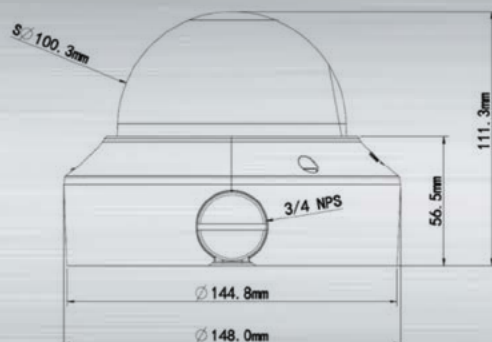

Accessories

Vandal Dome Surface Box

Vandal Dome Wall Mount Bracket

Pole Mount Adapter

Dimensions

Camera			
IPC5DAF			
Sensor	1/2.7", progressive scan, 5.0 megapixel, CMOS		
Lens	2.7-13.5 mm, Auto Focus, Motorised Lens		
Angle of View (H)	93.0° (wide) ~28.0° (tele)		
Zoom/Focus	Motor drive / Auto Focus		
Shutter	Auto/Manual, 1/6-1/100000 s		
Min. Illumination	Colour: 0.002 Lux (F1.6, AGC ON) 0 Lux with IR		
IR Range	Up to 30m (98 ft) IR range		
Day/Night	IR-cut filter with auto switch (ICR)		
S/N	>55 DB		
WDR	Optical WDR (up to 120dB)		
Video			
Video Compression	H.265,H.264, MJPEG, H.265 Ultra		
Frame Rate	5MP (2592×1944): Max. 20 fps 4MP (2592×1520): Max. 20 fps; 4MP (2560×1440): Max. 25 fps 3MP (2048×1520): Max. 30 fps; 1080P (1920×1080): Max. 25 fps		
Video Streaming	Triple		
9:16 Corridor Mode	Supported		
ROI	Supported		
HLC	Supported		
BLC	Supported		
Evaluative Metering	Supported		
OSD	Up to 8 OSDs		
Privacy Mask	Up to 4 areas		
Smart			
Behavior Detection	Intrusion, crossing line, motion detection		
Exception Detection	Audio detection		
Intelligent Identification	Face detection, Defocus, Scene Change		
Statistical Analysis	People counting		
Audio			
Audio Compression	G.711	Two-way audio	Supported
Storage			
Edge Storage	Micro SD, up to 128 GB		
Network			
Protocols	L2TP, IPv4, IGMP, ICMP, ARP, TCP, UDP, DHCP, PPPoE, RTP, RTSP, RTCP, DNS, DDNS, NTP, FTP, UPnP, HTTP, HTTPS, SMTP, SIP, 802.1x		
Compatible Integration	ONVIF, API		
Interface			
Audio I/O	Audio cable	Input: impedance 35 k Ω; amplitude 2 V [p- p]	Output: impedance 600 Ω; amplitude 2 V [p - p]
Alarm I/O	1 / 1		
Network	1 RJ45 10M/100M Base -TX Ethernet		
Video Output	1 BNC, impedance 75 Ω; amplitude 1 V [p-p]		
Reset Button	Supported		
Power Output	DC12V Power Output		
General			
Power	12 V DC, or PoE	Power consumption: Max.6.6 W (PoE :Max.8.7 W)	
Dimensions (Ø x H)	Φ148 x 111.3 mm		
Weight	0.75 kg (1.7 lb)		
Working Environment	-40° C ~ +60° C , Humidity =95% RH(non-condensing)		
Ingress Protection	IP67		
Vandal Resistant	IK10		