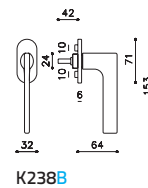

Lotus

Javier Lopez 2014

M238B

rosetta bassa/low rosette

C238

K238B

ottone/brass

CR cromo lucido/bright chrome

IS superinox sat./superstainlesssteel satin

CO cromo satinato/satin chrome

RS superrame satinato/supercopper satin

TS superoro satinato/supergold satin

DS superbronzo satinato/superbronze satin

NL supernichel lucido/supernickel bright

US superantracite sat./superanthracite satin

NS supernichel satinato/supernickel satin

C238

K238B

K238P