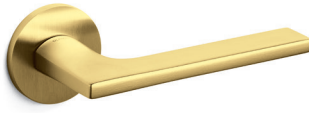

Lotus

Javier Lopez 2014

M238B

rosetta bassa/low rosette

C238

K238B

ottone/brass

CR cromo lucido/bright chrome

IS superinox sat./superstainlesssteel satin

CO cromo satinato/satin chrome

RS superrame satinato/supercopper satin

TS superoro satinato/supergold satin

DS superbronzo satinato/superbronze satin

NL supernichel lucido/supernickel bright

US superantracite sat./superanthracite satin

NS supernichel satinato/supernickel satin

C238

K238B

K238P