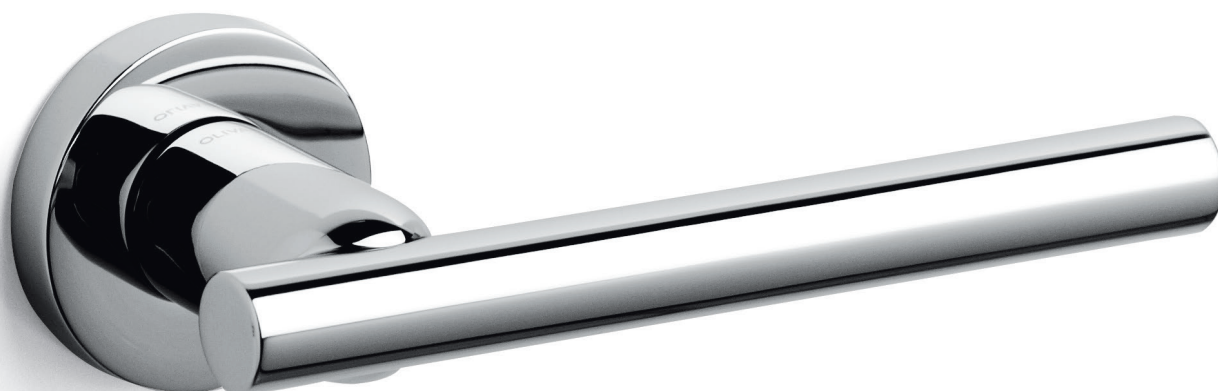

# Stilo

Enzo Mari 2003

M190

C190

K190

ottone/brass

CR cromo lucido/bright chrome

ZL superoro lucido/supergold bright

CO cromo satinato/satin chrome

IS superinox sat./superstainlesssteel satin

M190RB8  
M190RY8

M190VB8  
M190VY8

M190PB8B  
M190PY8B

M190M90/8  
M190MY85/8

C190

K190