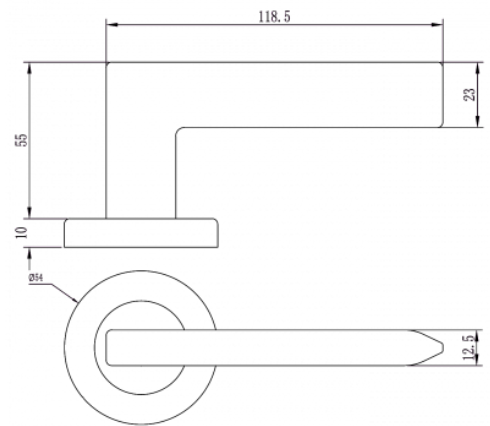

B ROUND ROSE DOOR FURNITURE PASSAGE SET 68 LEVER

DETAILS

PRODUCT CODE

B0168SSS

DOOR THICKNESS

Suits 32-50mm Doors

FIXING

Concealed 38mm-41mm horizontal bolt through fixing

HANDING

Non-Handed

MATERIAL

304 Grade Stainless Steel

OVERALL DIAMETER

54mm

OVERALL THICKNESS

10mm

PRODUCT SERIES

B Round Rose Door Furniture

WARRANTIES

25 Years Mechanical

NOTES

Product code identifies SSS finish

FINISHES

Satin Rose Gold (SRG)

Satin Graphite (SGR)

Satin Black (SBL)

Satin Antique Bronze (SABZ)

Satin Antique Brass (SAB)

Satin Stainless Steel (SSS)

Polished Stainless Steel (PSS)

CERTIFICATIONS