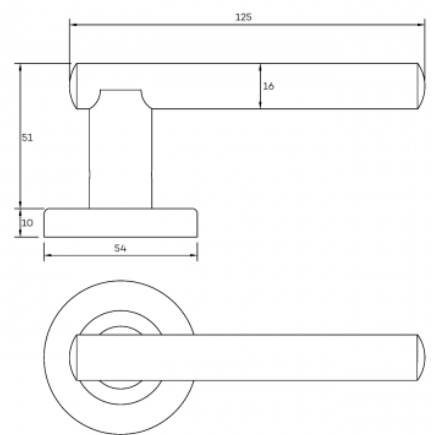

B ROUND ROSE DOOR FURNITURE PASSAGE SET 54 LEVER

DETAILS

PRODUCT CODE

B0154SSS

DOOR THICKNESS

Suits 32-50mm Doors

FIXING

Concealed 38mm-41mm horizontal bolt through fixing

HANDING

Non-Handed

MATERIAL

304 Grade Stainless Steel

OVERALL DIAMETER

54mm

OVERALL THICKNESS

10mm

PRODUCT SERIES

B Round Rose Door Furniture

WARRANTIES

25 Years Mechanical

NOTES

Product code identifies SSS finish

FINISHES

Satin Rose Gold (SRG)

Satin Graphite (SGR)

Satin Black (SBL)

Satin Antique Bronze (SABZ)

Satin Antique Brass (SAB)

Satin Stainless Steel (SSS)

Polished Stainless Steel (PSS)

CERTIFICATIONS