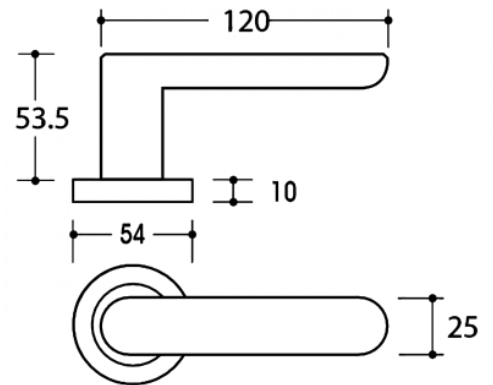

B ROUND ROSE DOOR FURNITURE PASSAGE SET 35 LEVER

DETAILS

PRODUCT CODE

B0135SSS

DOOR THICKNESS

Suits 32-50mm Doors

FIXING

Concealed 38mm-41mm horizontal bolt through fixing

HANDING

Non-Handed

MATERIAL

304 Grade Stainless Steel

OVERALL DIAMETER

54mm

OVERALL THICKNESS

10mm

PRODUCT SERIES

B Round Rose Door Furniture

WARRANTIES

25 Years Mechanical

NOTES

Product code identifies SSS finish

FINISHES

Satin Rose Gold (SRG)

Satin Graphite (SGR)

Satin Black (SBL)

Satin Antique Bronze (SABZ)

Satin Antique Brass (SAB)

Satin Stainless Steel (SSS)

Polished Stainless Steel (PSS)

CERTIFICATIONS