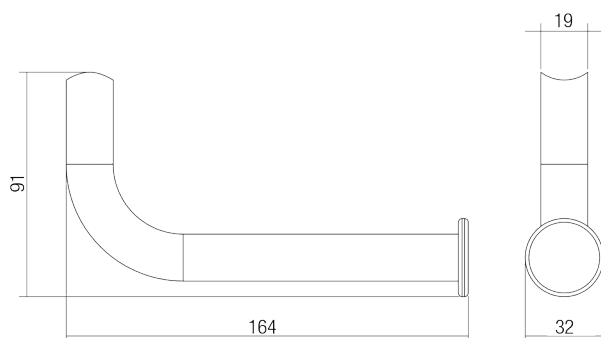

DIMENSIONS

GRAB RAIL TOILET ROLL HOLDER

Product Code - Finish

- TR 031 PS S - Polish Supreme™

Product Code - Other Finishes

- TR 031 SS S - Satin Supreme™

Features

- Suits 32 mm grab rail
- Stainless steel construction
- Polish Supreme™ finish
- FACTORY FITTED