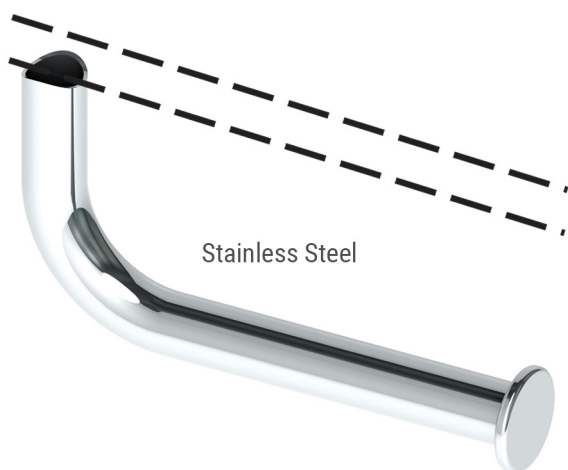

INDICATIVE IMAGE

CON-SERV CORPORATION AUSTRALIA PTY. LTD.

17 Glentanna Street, Kedron · Qld. 4031 Australia

Phone: +61 (0)7 3630 5744 · Fax: +61 (0)7 3630 5755 · Email: mail@con-serv.com.au · www.con-serv.com.au