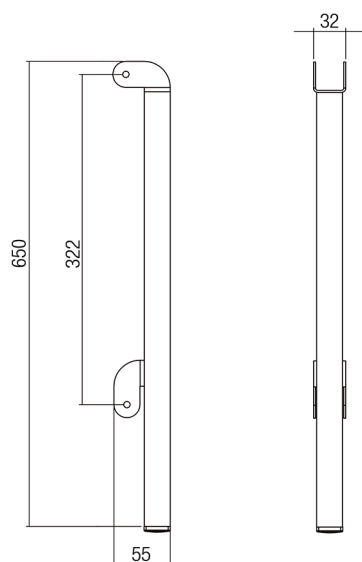

PRODUCT INFORMATION

DIMENSIONS

LEG EXTENSION (PAIR)

Product Code - Finish

- SS 964 SS LE - Satin Supreme™

Product Code - Other Finishes

- SS 964 PS LE - Polish Supreme™
- Other colours available with price on application (P.O.A.)

Features

- Increased leg length (max. 200 mm)
- Fabricated from 304 stainless steel
- Suitable for SS 604, SS 845 & SS 964 models only
- Satin Supreme™ finish

Warranty

See Con-Serv warranty policy for full details.