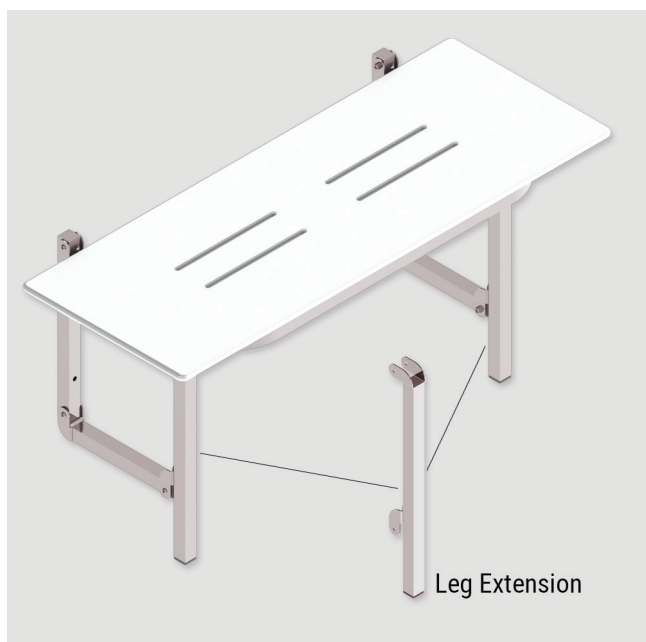

INDICATIVE IMAGE

CON-SERV CORPORATION AUSTRALIA PTY. LTD.

17 Glentanna Street, Kedron · Qld. 4031 Australia

Phone: +61 (0)7 3630 5744 · Fax: +61 (0)7 3630 5755 · Email: mail@con-serv.com.au · www.con-serv.com.au