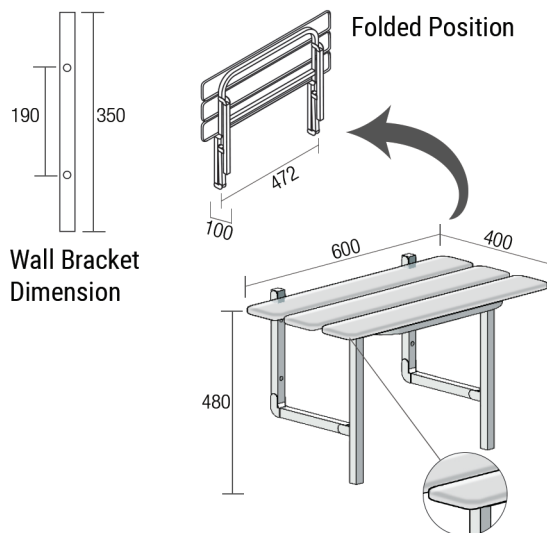

DIMENSIONS

Rounded stainless steel safety edge

COMPACT SHOWER SEAT

Product Code - Finish

- SS 604 SS ME - Satin Supreme™

Features

- FOR AREAS NOT STRICTLY ACCESSIBLE
- 600 mm x 400 mm x 480 mm folding shower seat
- Maximum load 160 Kg
- Mount seat deck 470 mm to 480 mm above finished floor level
- Fabricated from 304 stainless steel
- Rounded safety edge slatted seat deck
- Stainless steel fixings screws supplied
- Satin Supreme™ finish