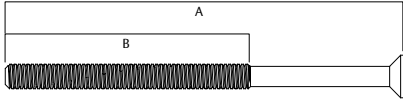

### Screws

Part Number	Pack Size	Length (A)	Threaded Length (B)	Door Thickness	
				Min	Max
SPA20-V3 NSS	20	65mm	40mm	32mm	50mm
SP0655MBK	10	75mm	40mm	42mm	60mm
SP1800-608ZP	10	120mm	75mm	52mm	105mm
SP1800-208SS	10	215mm	125mm	97mm	200mm