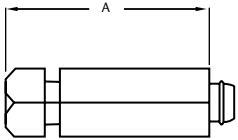

Mortice Lock Spindles

Mortice Lock Spindles

Part Number	Pack Size	Length (A)	Door Thickness	
			Min	Max
SP3570-5018	10	33mm	35mm	50mm
SP3570-5228	10	45mm	50mm	75mm
SP3570-5238	1	58mm	75mm	100mm

In thicker door scenarios when Lockwood Brass Door Furniture is used with Lockwood Selector or Synergy Series Mortice Locks, longer spindles may be required.

Turnknob Tailbars

The door thickness range for a turnknob tailbar will depend on whether the turn is in a cylinder and turn configuration or a privacy (turn and turn) configuration

Turnknob Tailbars

Part Number	Pack Size	Length
SP571-38ZP	10	47mm
SP571-138ZP	1	98mm

Note: Item shown is red is the standard tailbar that is supplied with furniture.