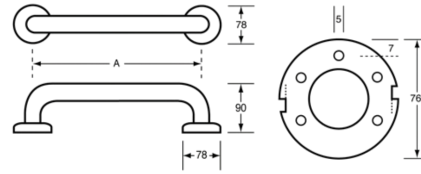

## MLR336\_SS

1500mm Straight Grab Rail in Satin Stainless Steel

Dimensions: 1500mm C to C

### SPECIFICATION

Material	#304 Grade Stainless Steel - 32mmØ
Finish	Satin Stainless Steel
Mounting	Concealed Fix - 78mmØ Mount Stand-off 55mm +/-