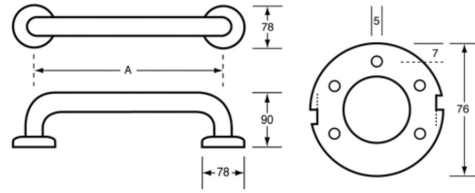

MLR333_SS

900mm Straight Grab Rail in Satin Stainless Steel

Dimensions: 900mm C to C

SPECIFICATION

Material	#304 Grade Stainless Steel - 32mmØ
Finish	Satin Stainless Steel
Mounting	Concealed Fix - 78mmØ Mount Stand-off 55mm +/-