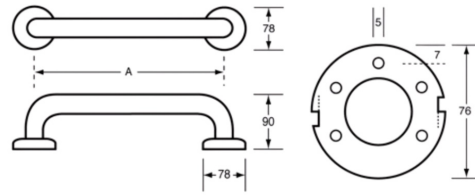

## MLR331\_SS

600mm Straight Grab Rail in Satin Stainless Steel

**Dimensions:** 600mm C to C

A = 600mm C to C

### SPECIFICATION

Material	#304 Grade Stainless Steel - 32mmØ
Finish	Satin Stainless Steel
Mounting	Concealed Fix - 78mmØ Mount Stand-off 55mm +/-