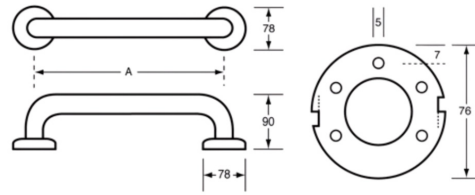

MLR330_SS

450mm Straight Grab Rail in Satin Stainless Steel

Dimensions: 450mm C to C

A = 450mm C to C

SPECIFICATION

Material	#304 Grade Stainless Steel - 32mmØ
Finish	Satin Stainless Steel
Mounting	Concealed Fix - 78mmØ Mount Stand-off 55mm +/-