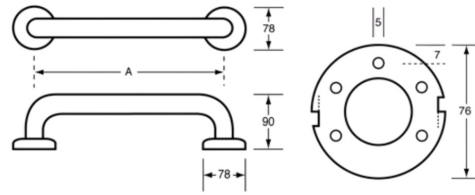

MLR328_SS

350mm Straight Grab Rail in Satin Stainless Steel

Dimensions: 350mm C to C

A = 350mm C to C

SPECIFICATION

| | |
|----------|---|
| Material | #304 Grade Stainless Steel - 32mmØ |
| Finish | Satin Stainless Steel |
| Mounting | Concealed Fix - 78mmØ Mount Stand-off 55mm +/- |