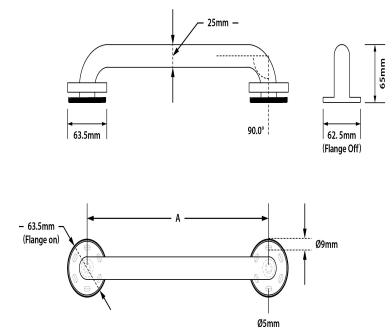

# GRAB RAILS & BACK RESTS

## ML\_GR1200X25\_POLISHED

25mm<sup>ø</sup> Polished Stainless Steel 1200mm Straight Grab Rail

### Specification

Material	#304 Stainless Steel - 25mm $\varnothing$
Finish	Polished Stainless Steel
Mounting	Concealed Fix - 78mm $\varnothing$ Mount
Features	Concealed Fix screw-on Flange Cover
Dimensions	1200mm C to C
Also Available	ML_GR450X25_POLISHED - 450mm C to C
Related Video	<a href="#">Stainless Steel Cleaning &amp; Maintenance</a>