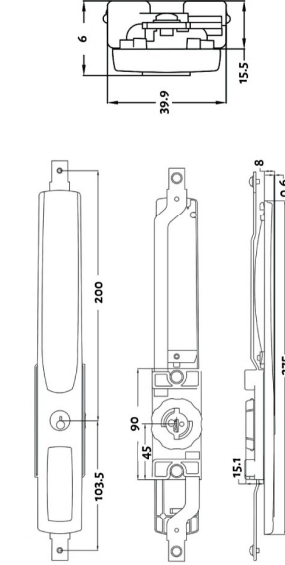

RESIDENTIAL & COMMERCIAL ROLLER DOOR LOCKS

4321

4323

4369

4395

4395SL