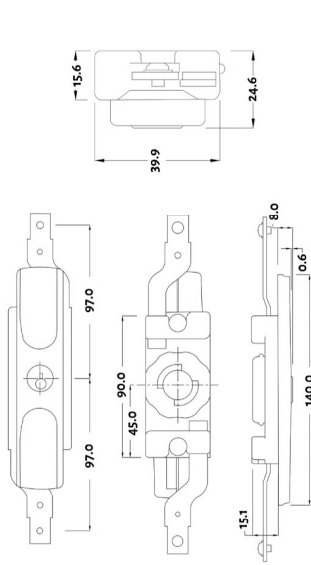

RESIDENTIAL & COMMERCIAL ROLLER DOOR LOCKS

4321

4323

4369

4395

4395SL