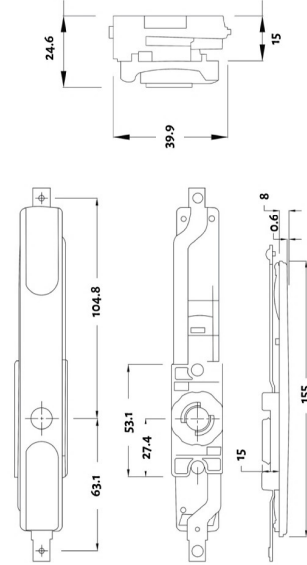

RESIDENTIAL & COMMERCIAL ROLLER DOOR LOCKS

4321

4323

4369

4395

4395SL