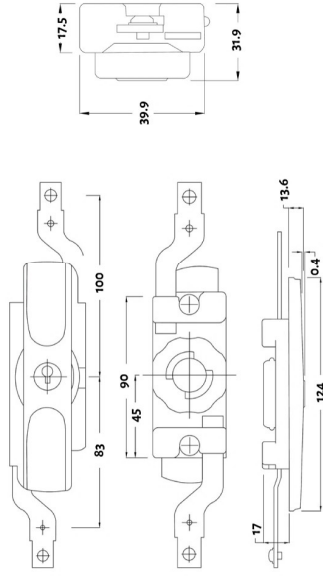

RESIDENTIAL & COMMERCIAL ROLLER DOOR LOCKS

4321

4323

4369

4395

4395SL