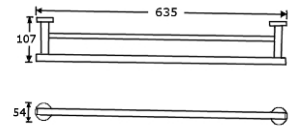

Downloads & Resources

Care & Maintenance
Installation instructions

*The photographs and line drawings of the products presented above are representational only.
Metlam Australia Pty Ltd reserves the right to, and from time to time, make changes and improvements in design and dimensions.*