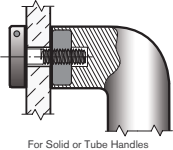

• Special sizes available upon request

| FINISHES | |
|---------------|------------------------|
| Standard: | SSS/PSS |
| Options: | Powdercoat Dulux |
| Electroplate: | SBN ORB BN CO |

How to specify

| PRODUCT CODE | LENGTH | FINISH | FIXING | DOOR TYPE |
|--------------------|--------|--------|--------|-----------|
| Example: BAH-139/A | 400mm | SSS | B | GD |

D = DISK FIX

Disk fixed - **Single**

C = CONCEALED FIX

Coach Bolt fixed - **Single**

B = BACK to BACK FIX

Back to Back fixed - **Pair**

PLEASE SPECIFY THE DOOR TYPE
GD: Glass
TM: Timber
AL: Aluminium