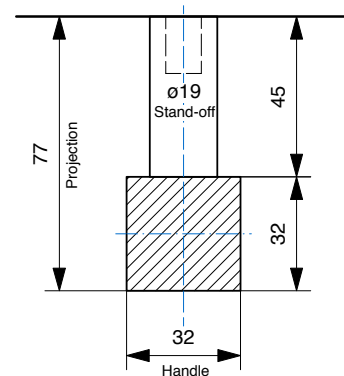

DDA Compliant - 316 Marine Grade Stainless Steel

| CODE | SECTION | PROJECTION | LENGTH | CTC |
|-----------|---------|------------|--------|------|
| BAH-139/A | 32 x 32 | 77 | 400 | 200 |
| BAH-139/B | 32 x 32 | 77 | 500 | 300 |
| BAH-139/C | 32 x 32 | 77 | 600 | 400 |
| BAH-139/D | 32 x 32 | 77 | 700 | 500 |
| BAH-139/E | 32 x 32 | 77 | 800 | 600 |
| BAH-139/F | 32 x 32 | 77 | 900 | 700 |
| BAH-139/G | 32 x 32 | 77 | 1000 | 800 |
| BAH-139/H | 32 x 32 | 77 | 1100 | 900 |
| BAH-139/I | 32 x 32 | 77 | 1200 | 1000 |
| BAH-139/J | 32 x 32 | 77 | 1300 | 1100 |
| BAH-139/K | 32 x 32 | 77 | 1400 | 1200 |
| BAH-139/L | 32 x 32 | 77 | 1500 | 1300 |
| BAH-139/M | 32 x 32 | 77 | 1600 | 1400 |
| BAH-139/N | 32 x 32 | 77 | 1700 | 1500 |
| BAH-139/O | 32 x 32 | 77 | 1800 | 1600 |
| BAH-139/P | 32 x 32 | 77 | 1900 | 1700 |
| BAH-139/Q | 32 x 32 | 77 | 2000 | 1800 |
| BAH-139/R | 32 x 32 | 77 | 2100 | 1900 |
| BAH-139/S | 32 x 32 | 77 | 2200 | 2000 |
| BAH-139/T | 32 x 32 | 77 | 2300 | 2100 |
| BAH-139/U | 32 x 32 | 77 | 2400 | 2200 |

• Special sizes available upon request

| FINISHES | |
|---------------|------------------------|
| Standard: | SSS/PSS |
| Options: | Powdercoat Dulux |
| Electroplate: | SBN ORB BN CO |

How to specify

| PRODUCT CODE | LENGTH | FINISH | FIXING | DOOR TYPE |
|--------------------|--------|--------|--------|-----------|
| Example: BAH-139/A | 400mm | SSS | B | GD |

D = DISK FIX

Disk fixed - **Single**

C = CONCEALED FIX

Coach Bolt fixed - **Single**

B = BACK to BACK FIX

Back to Back fixed - **Pair**

PLEASE SPECIFY THE DOOR TYPE
GD: Glass
TM: Timber
AL: Aluminium