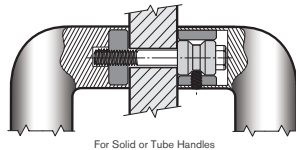

D = DISK FIX

Disk fixed - **Single**

C = CONCEALED FIX

Coach Bolt fixed - **Single**

B = BACK to BACK FIX

Back to Back fixed - **Pair**

PLEASE SPECIFY THE DOOR TYPE
GD: Glass
TM: Timber
AL: Aluminium