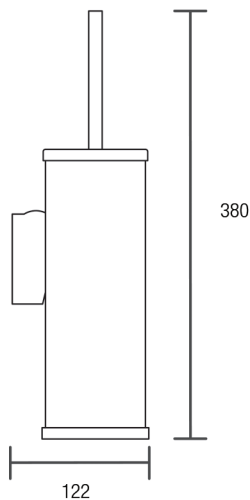

**DIMENSIONS**

Wall mounted

**INDICATIVE IMAGE**

**TOILET BRUSH WALL MOUNTED**

**Product Code - Finish**

- BA 750 C - Chrome

**Product Code - Other Finishes**

- No other finishes available

**Features**

- Toilet brush set with holder
- Wall or floor mounted
- Easy clean inner sleeve
- Brass construction
- Chrome plated finish
- Stainless steel fixings screws supplied

**Compliance**

- Not required for sale