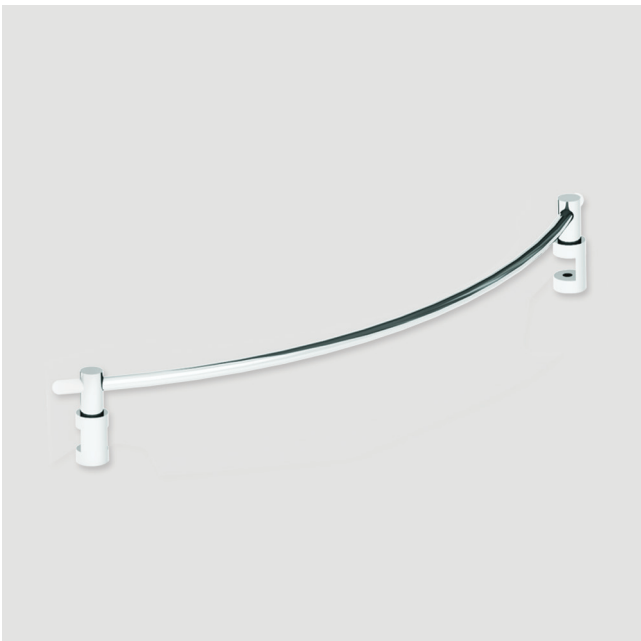

INDICATIVE IMAGE

CON-SERV CORPORATION AUSTRALIA PTY. LTD.

17 Glentanna Street, Kedron · Qld. 4031 Australia

Phone: +61 (0)7 3630 5744 · Fax: +61 (0)7 3630 5755 · Email: mail@con-serv.com.au · www.con-serv.com.au