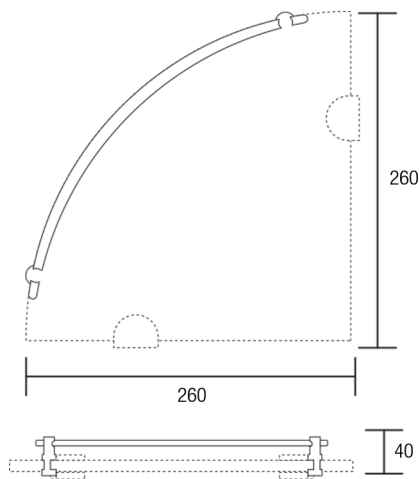

**DIMENSIONS**

**SHELF BARRIER ONLY**

**Product Code - Finish**

- BA 739 C B0 - Chrome

**Features**

- Replacement shelf barrier
- Brass construction
- Chrome plated finish

**Compliance**

- Not required for sale