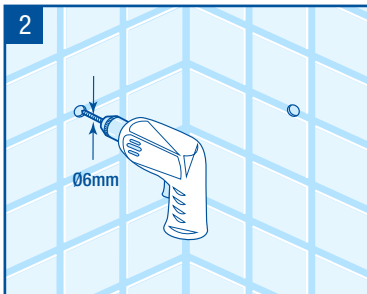

INSTALLATION INSTRUCTIONS

Corner Shower Shelf

Note: If this product is to be installed on a hollow wall, appropriate hollow wall anchors should be used.

BA 739 C Mii H027 R2