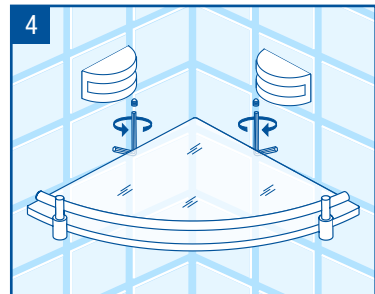

INSTALLATION INSTRUCTIONS

Corner Shower Shelf

Note: If this product is to be installed on a hollow wall, appropriate hollow wall anchors should be used.

BA 739 C Mii H027 R2