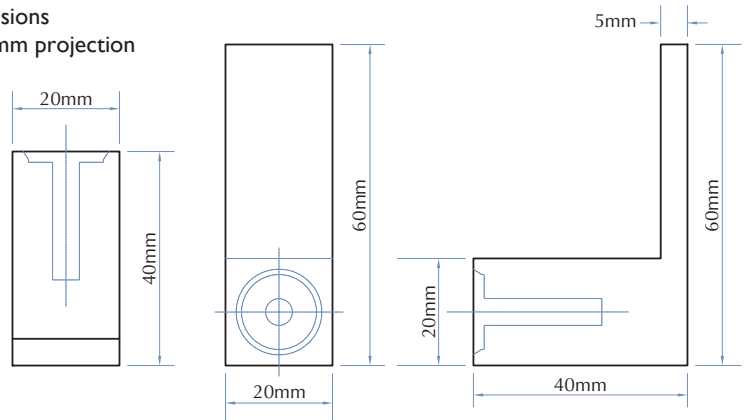

ARTEMIS ROBE HOOK ART033

PRODUCT FEATURES

- Polished stainless steel
- Surface mounted

Overall Dimensions
60mm H x 40mm projection

ARTEMIS TOWEL RING ART034

PRODUCT FEATURES

- Polished stainless steel
- Surface mounted

Overall Dimensions
220mm W x 70mm projection

PRODUCT DATA:

CONSTRUCTION:

Units fabricated of polished stainless steel.

INSTALLATION:

Secure to wall with mounting screws (included) at holes provided.