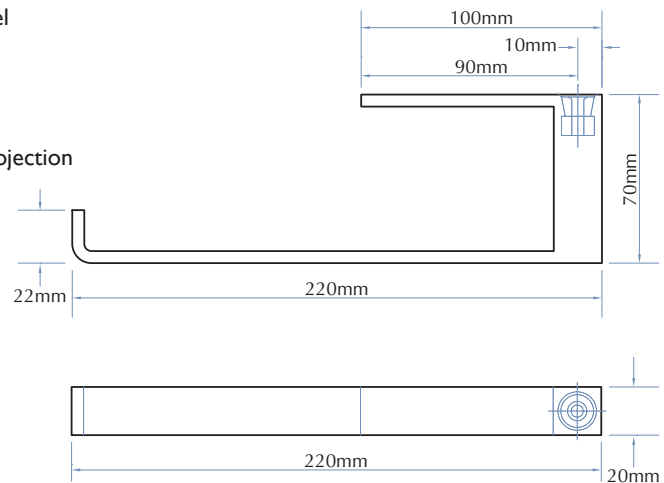

ARTEMIS ROBE HOOK ART033

PRODUCT FEATURES

- Polished stainless steel
- Surface mounted

Overall Dimensions
60mm H x 40mm projection

ARTEMIS TOWEL RING ART034

PRODUCT FEATURES

- Polished stainless steel
- Surface mounted

Overall Dimensions
220mm W x 70mm projection

PRODUCT DATA:

CONSTRUCTION:

Units fabricated of polished stainless steel.

INSTALLATION:

Secure to wall with mounting screws (included) at holes provided.