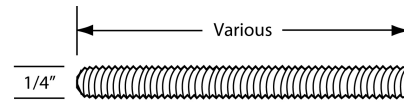

### Specification

Material	Steel, 1/4" Imperial Thread
Finish	Zinc
Sizes	30MM_ALLTHREAD: 30mm 35MM_ALLTHREAD: 35mm 38MM_ALLTHREAD: 38mm 45MM_ALLTHREAD: 45mm 50MM_ALLTHREAD: 50mm 53MM_ALLTHREAD: 53mm 64MM_ALLTHREAD: 64mm
Specify	Thickness of material when ordering