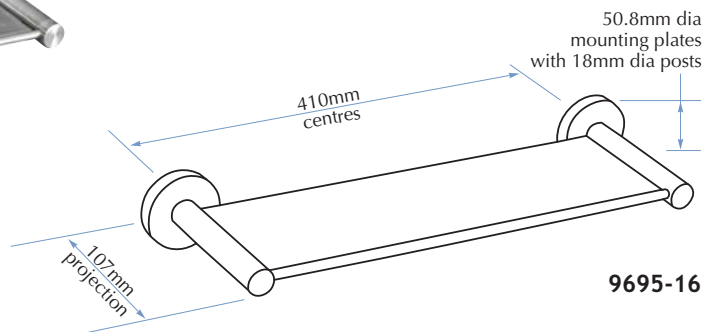

TECHNICAL DATA SHEET

SURFACE MOUNTED DELUXE BATHROOM ACCESSORIES

MODELS
9635, 9665
and 9695-16

TOWEL RING 9635

- Satin finish stainless steel
- 170mm dia towel ring with 70mm projection from wall (post + 50mm dia mounting plate)

9635

SINGLE TOWEL RAIL 9665

- Satin finish stainless steel:
450mm or 600mm lengths available
- 16mm dia towel rail with 70mm projection from wall (post + 50mm dia mounting plates)

9665

SHELF 9695-16

- Satin finish stainless steel
- 428mm wide with 107mm projection from wall (50.8mm dia mounting plates)

9695-16

INSTALLATION:

Secure to wall with mounting screws (included) at holes provided.

TOLL FREE 1300 364 561

The manufacturer reserves the right to make changes in design and material without formal notice and without incurring obligation.