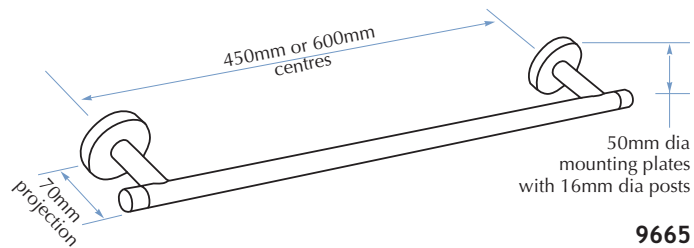

TECHNICAL DATA SHEET

SURFACE MOUNTED DELUXE BATHROOM ACCESSORIES

MODELS
9635, 9665
and 9695-16

TOWEL RING 9635

- Satin finish stainless steel
- 170mm dia towel ring with 70mm projection from wall (post + 50mm dia mounting plate)

9635

SINGLE TOWEL RAIL 9665

- Satin finish stainless steel:
450mm or 600mm lengths available
- 16mm dia towel rail with 70mm projection from wall (post + 50mm dia mounting plates)

9665

SHELF 9695-16

- Satin finish stainless steel
- 428mm wide with 107mm projection from wall (50.8mm dia mounting plates)