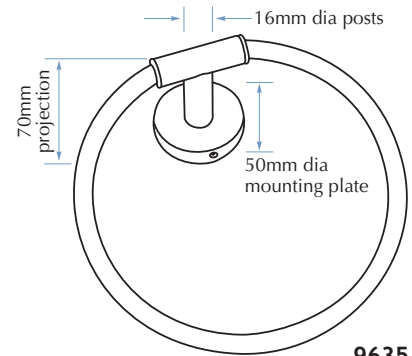

TECHNICAL DATA SHEET

SURFACE MOUNTED DELUXE BATHROOM ACCESSORIES

MODELS
9635, 9665
and 9695-16

TOWEL RING 9635

- Satin finish stainless steel
- 170mm dia towel ring with 70mm projection from wall (post + 50mm dia mounting plate)

9635

SINGLE TOWEL RAIL 9665

- Satin finish stainless steel:
450mm or 600mm lengths available
- 16mm dia towel rail with 70mm projection from wall (post + 50mm dia mounting plates)

9665

SHELF 9695-16

- Satin finish stainless steel
- 428mm wide with 107mm projection from wall (50.8mm dia mounting plates)