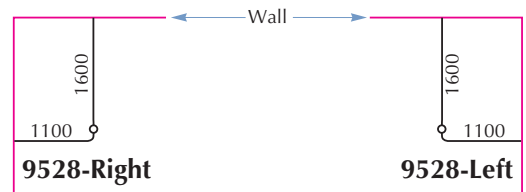

TOLL FREE 1300 364 561

The manufacturer reserves the right to make changes in design and material without formal notice and without incurring obligation.

Bradley
AUSTRALIA.COM