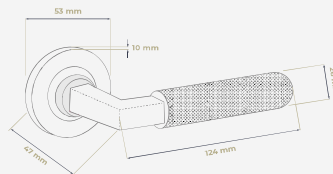

- 9350 Leverset
- 9351 Passage Set
- 9352 Separate Privacy Set
- 9350.D Dummy Set
- 9350 Entrance Set

SB

Finish: SB

Door Furniture

VISCA FEATURES

- ▶ 20 years warranty
- ▶ Superb Quality – feel the handles, and then you’ll know
- ▶ Corrosion resistant sacrificial & micronized Finishes
- ▶ 55mm rose – concealed Fixing
- ▶ Solid Brass Construction
- ▶ Through door bolts for a secure fix that won’t twist out of square

Zurich Knurled

- ▶ Zurich Wardrobe & Cabinet Handles (See page 118)

- 9345 Lever Set
- 9346 Passage Set
- 9347 Separate Privacy Set
- 9345.D Dummy Set (Handed)
- 9345.E Entrance Set

GN

SB

BN

Finishes: BN, GN, SB