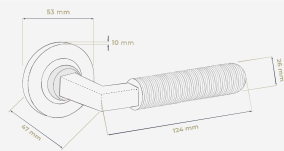

Zurich Knurled

- ▶ Zurich Wardrobe & Cabinet Handles (See page 118)

- 9345 Lever Set
- 9346 Passage Set
- 9347 Separate Privacy Set
- 9345.D Dummy Set (Handed)
- 9345.E Entrance Set

GN

SB

BN

Finishes: BN, GN, SB

Zurich Fluted

- 9345 Lever Set
- 9346 Passage Set
- 9347 Separate Privacy Set
- 9345.D Dummy Set (Handed)
- 9345.E Entrance Set

BN

GN

SB

Finishes: BN, GN, SB

Zurich Hammered

- 9345 Lever Set
- 9346 Passage Set
- 9347 Separate Privacy Set
- 9345.D Dummy Set (Handed)
- 9345.E Entrance Set