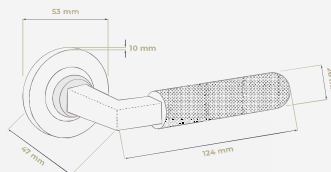

Zurich

- 9345 Lever Set
- 9346 Passage Set
- 9347 Separate Privacy Set
- 9345.D Dummy Set (Handed)
- 9345.E Entrance Set

- ▶ Zurich Wardrobe & Cabinet Handles (See page 118)

GN

SB

BN

Finishes: BN, GN, SB

Vienna