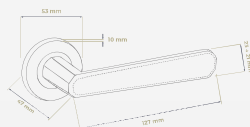

Vienna

- 9350 Leverset
- 9351 Passage Set
- 9352 Separate Privacy Set
- 9350.D Dummy Set
- 9350 Entrance Set

SB

Finish: SB