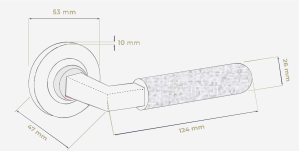

Zurich Fluted

- 9345 Lever Set
- 9346 Passage Set
- 9347 Separate Privacy Set
- 9345.D Dummy Set (Handed)
- 9345.E Entrance Set

BN

GN

SB

Finishes: BN, GN, SB

Zurich Hammered

- 9345 Lever Set
- 9346 Passage Set
- 9347 Separate Privacy Set
- 9345.D Dummy Set (Handed)
- 9345.E Entrance Set

SB

BN

Finishes: BN, SB

Vienna

- 9350 Leverset
- 9351 Passage Set
- 9352 Separate Privacy Set
- 9350.D Dummy Set
- 9350 Entrance Set

SB

Finish: SB