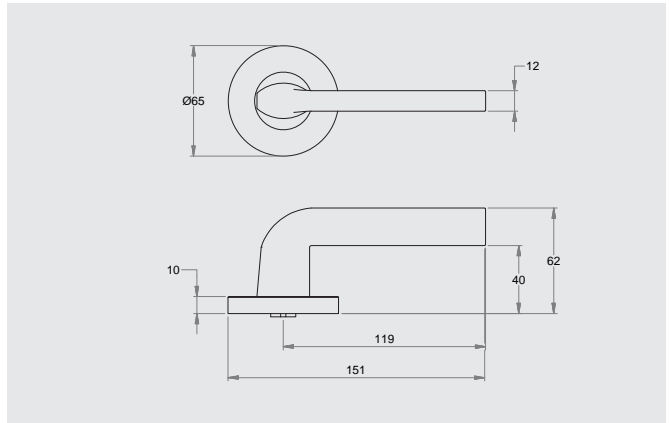

Vision 8600 Series

Round Rose

8600/1