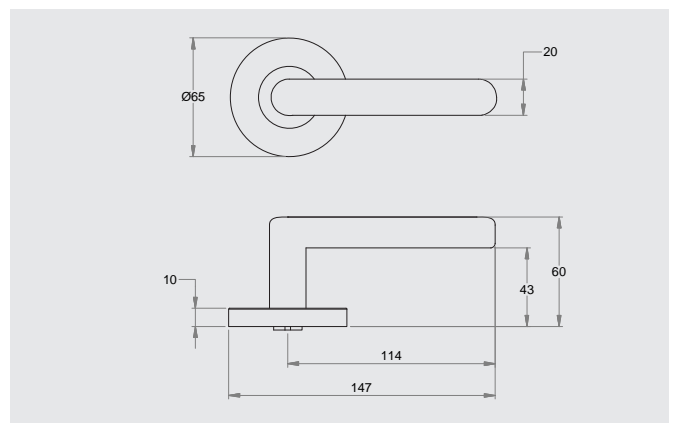

### Dimensions

65mm diameter rose, 10mm thick with 41mm fixing centres.

## Round Rose

8600/10

8600/12

8600/14

8600/16