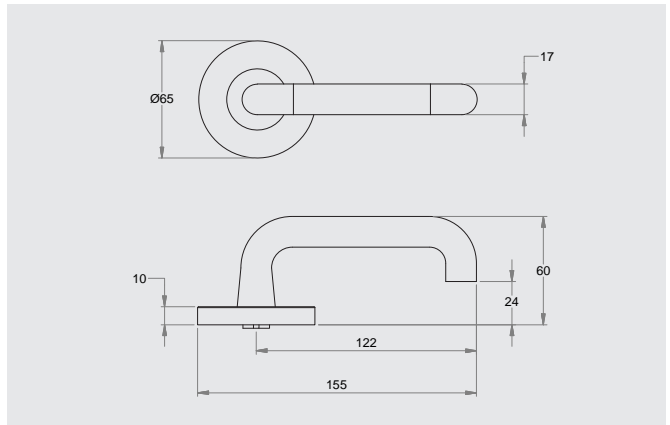

Vision 8600 Series

Round Rose

8600/18

8600/24

8600/26