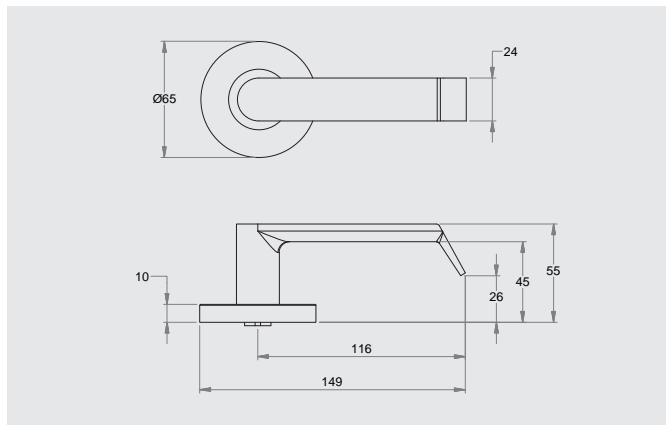

### Dimensions

65mm diameter rose, 10mm thick with 41mm fixing centres.

## Round Rose

8600/17

8600/18

8600/24

8600/26