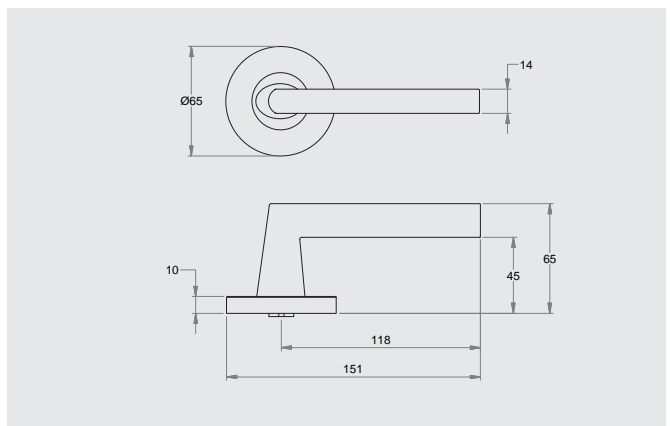

Vision 8600 Series

Round Rose

8600/1

8600/6

8600/8

8600/9