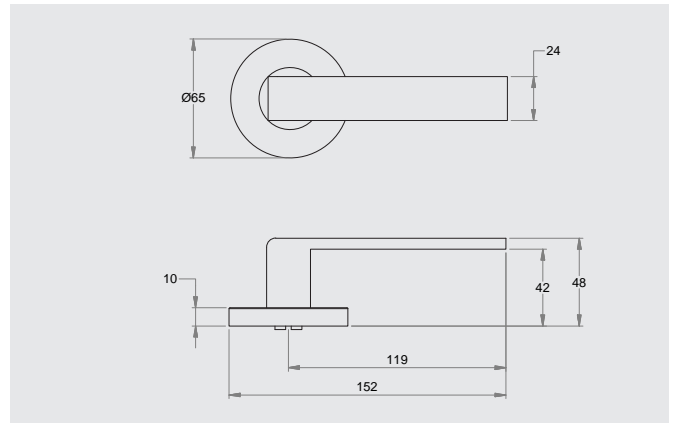

Vision 8600 Series

Round Rose

8600/10