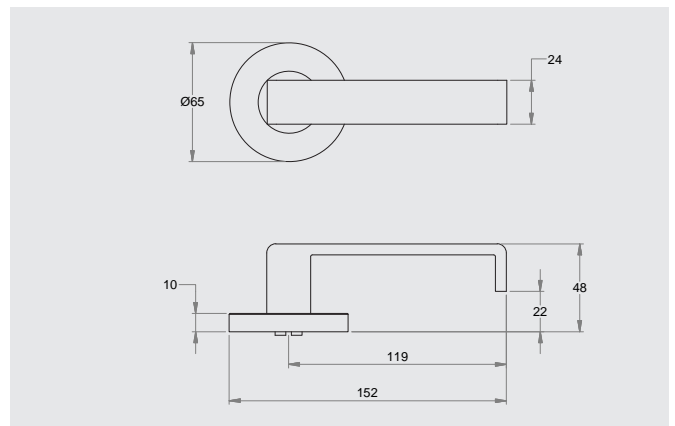

Vision 8600 Series

Round Rose

8600/10

8600/12

8600/14

8600/16