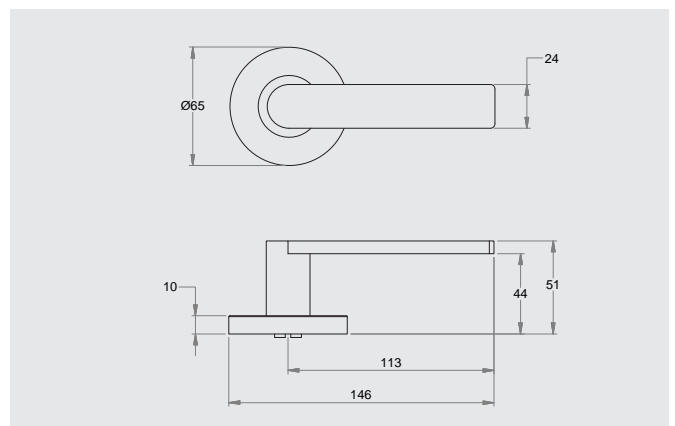

### Dimensions

65mm diameter rose, 10mm thick with 41mm fixing centres.

## Round Rose

8600/10

8600/12

8600/14

8600/16