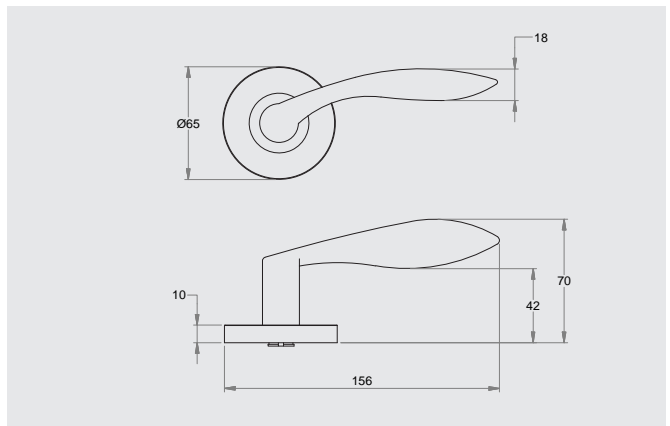

Vision 8600 Series

Round Rose

8600/1

8600/6

8600/8

8600/9