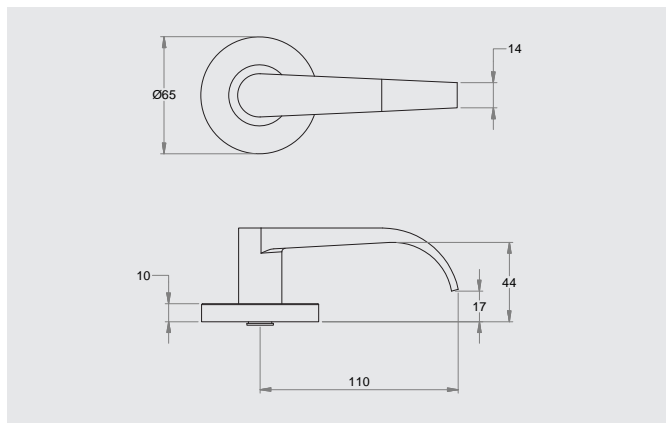

### Dimensions

65mm diameter rose, 10mm thick with 41mm fixing centres.

## Round Rose

8600/17

8600/18

8600/24

8600/26