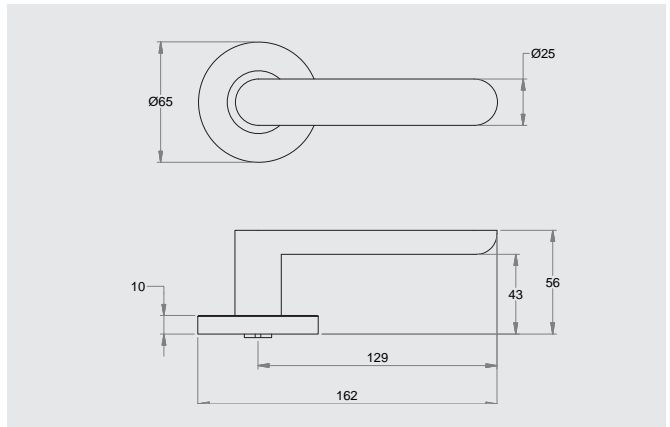

Vision 8600 Series

Round Rose