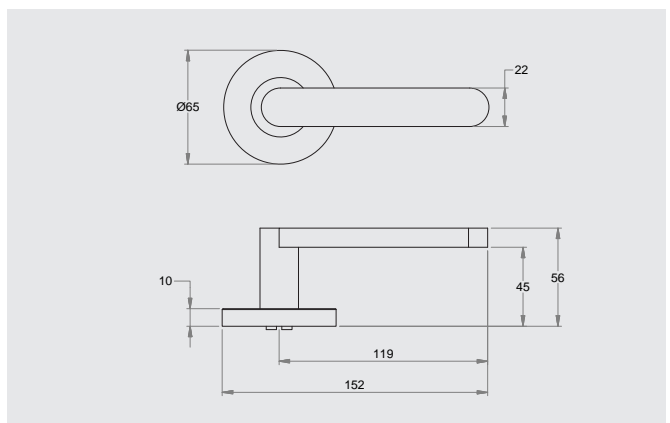

### Dimensions

65mm diameter rose, 10mm thick with 41mm fixing centres.

## Round Rose

8600/1

8600/6

8600/8

8600/9