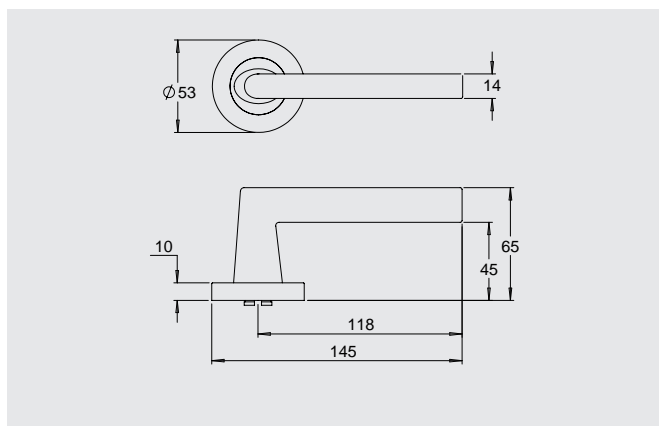

Vision 8000 Series

Round Rose

8300/1

8300/6

8300/8

8300/9