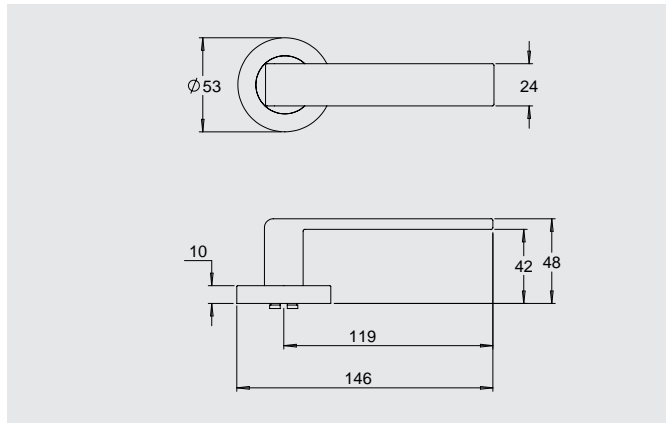

Vision 8000 Series

Round Rose

8300/10