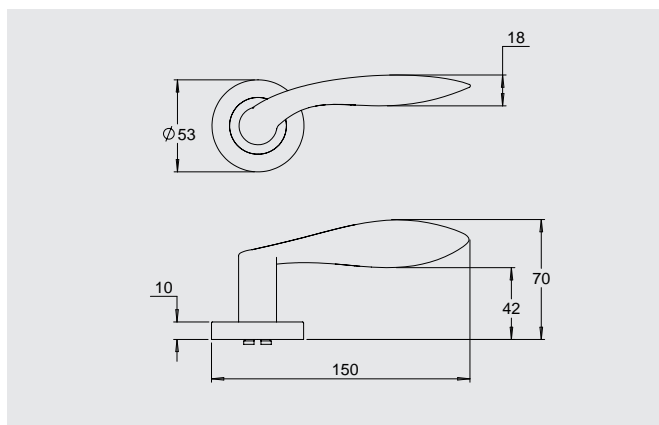

Vision 8000 Series

Round Rose

8300/1

8300/6

8300/8

8300/9