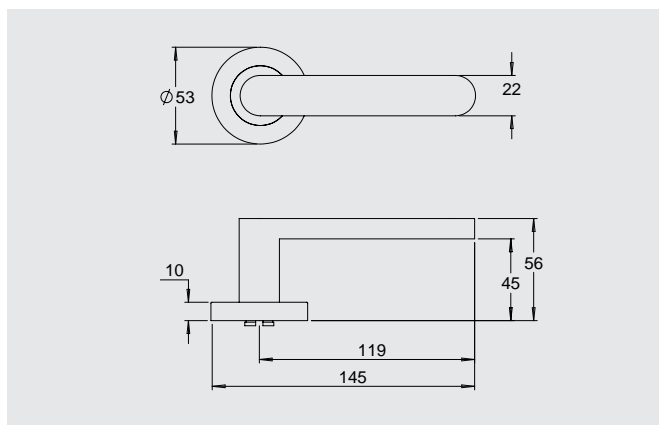

### Dimensions

Round rose: 53mm diameter rose, 10mm thick with 41mm fixing centres.

Square rose: 57mm x 57mm, 10mm thick with 41mm fixing centres.

## Round Rose

8300/1

8300/6

8300/8

8300/9