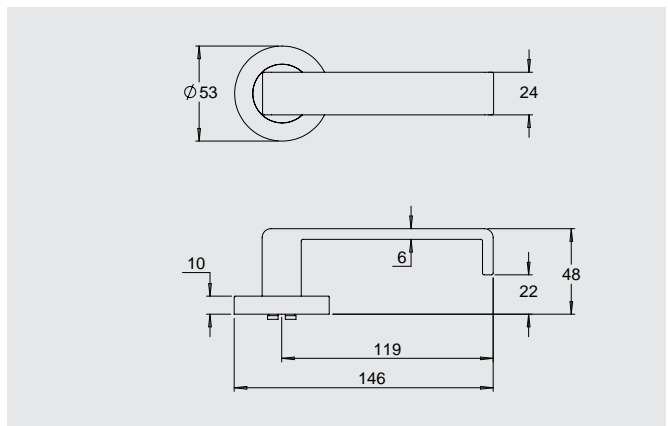

Vision 8000 Series

Round Rose

8300/10

8300/12

8300/14

8300/16