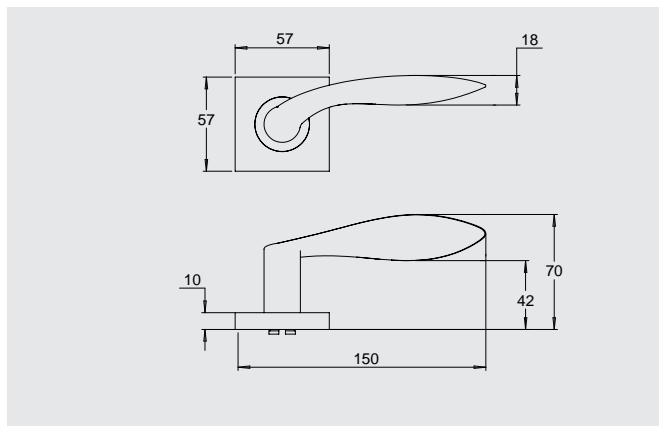

Vision 8000 Series

Square Rose

8400/1

8400/6

8400/8

8400/9