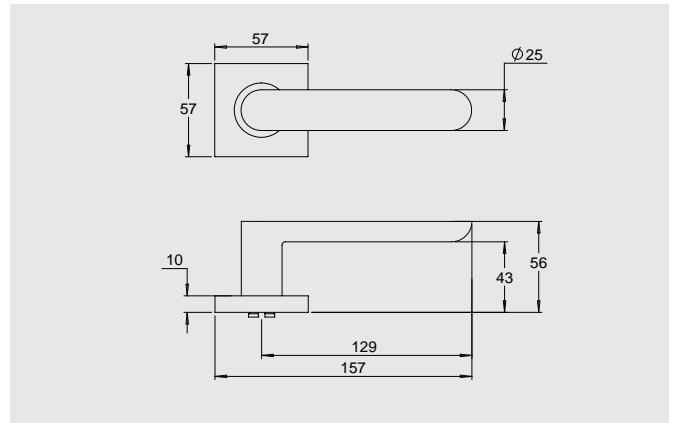

Vision 8000 Series

Square Rose

8400/17