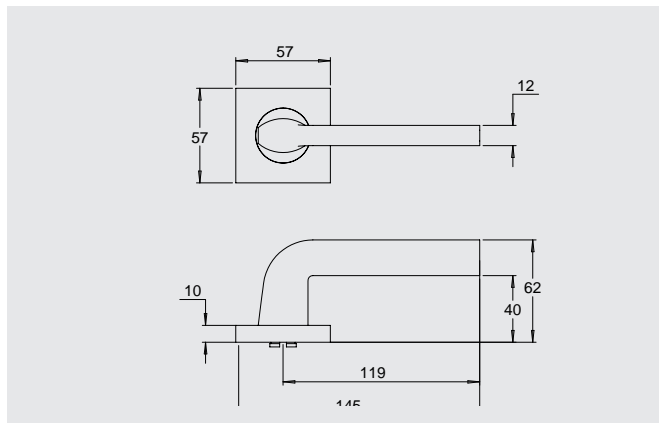

Vision 8000 Series

Square Rose

8400/1