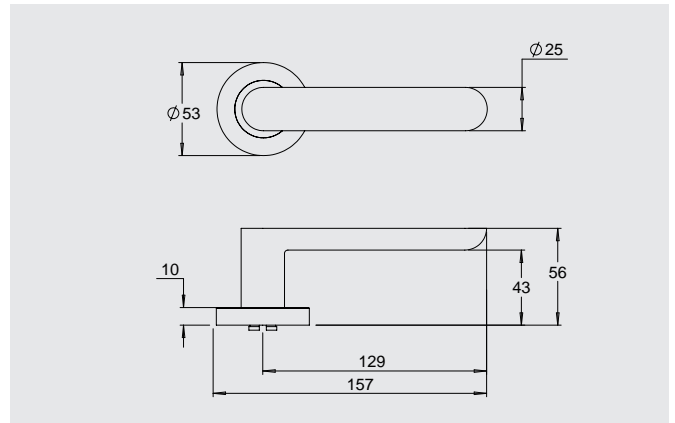

Vision 8000 Series

Round Rose

8300/17