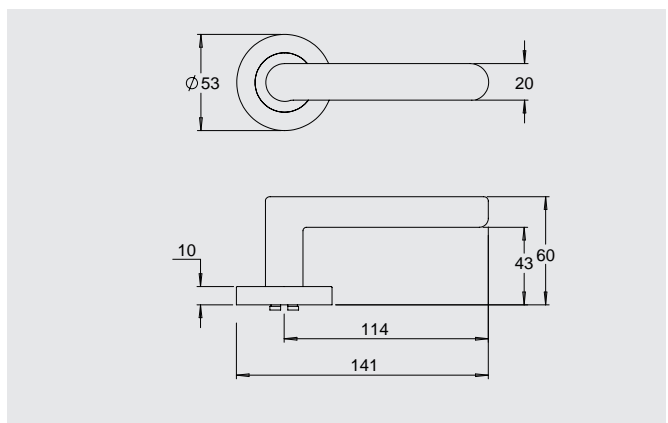

### Dimensions

Round rose: 53mm diameter rose, 10mm thick with 41mm fixing centres.

Square rose: 57mm x 57mm, 10mm thick with 41mm fixing centres.

## Round Rose

8300/10

8300/12

8300/14

8300/16