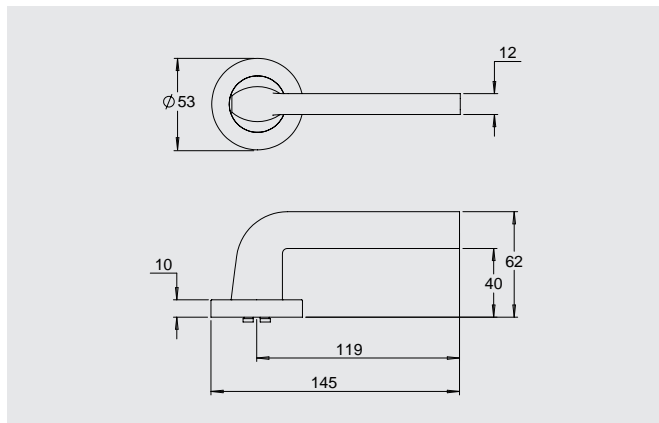

Vision 8000 Series

Round Rose

8300/1