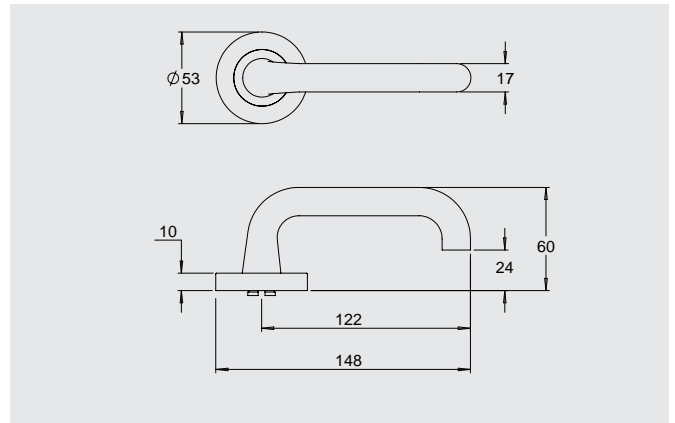

Vision 8000 Series

Round Rose

8300/17

8300/18

8300/24

8300/26