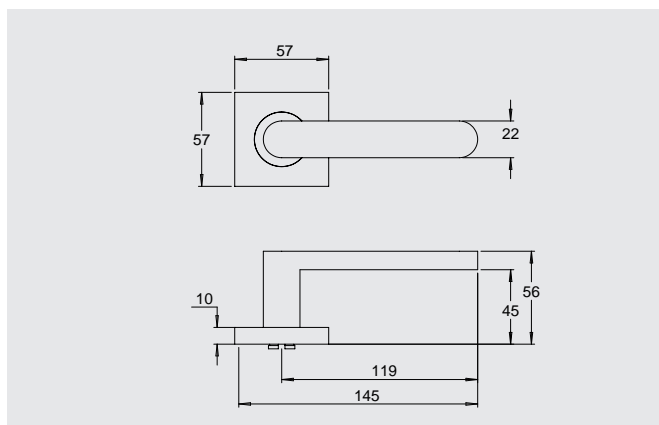

### Dimensions

Round rose: 53mm diameter rose, 10mm thick with 41mm fixing centres.

Square rose: 57mm x 57mm, 10mm thick with 41mm fixing centres.

## Square Rose

8400/1

8400/6

8400/8

8400/9