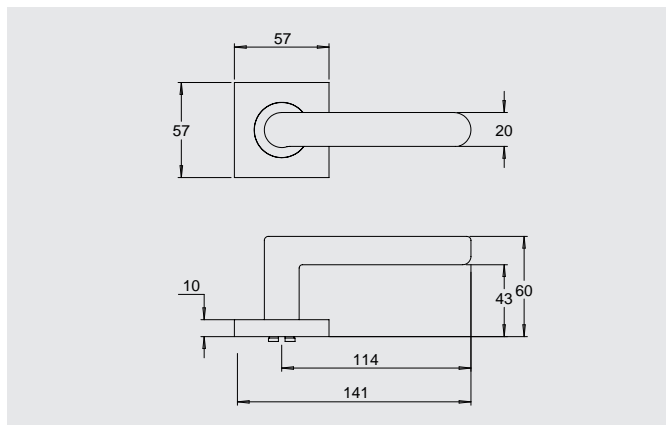

### Dimensions

Round rose: 53mm diameter rose, 10mm thick with 41mm fixing centres.

Square rose: 57mm x 57mm, 10mm thick with 41mm fixing centres.

## Square Rose

8400/10

8400/12

8400/14

8400/16