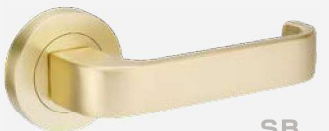

## Streamline

 Disabled Compliant

- 7313 Leverset
- 7314 Passage Set
- 7090 Integrated Privacy Set
- 7315 Separate Privacy Set
- 7313.D Dummy Set
- 7316 Residential Entrance Set
- 7325 Apartment Entrance Set

**SIX FINISHES, ONE PRICE!**

BN

SC

GN

BLK

SB

WHT

Finishes: BN, SC, GN, BLK, SB, WHT

► For matching Streamline Pull Handles (see page 29)