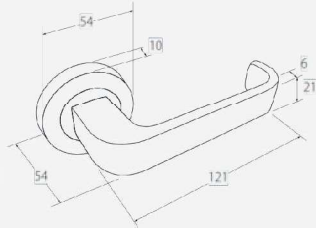

## Streamline

 Disabled Compliant

- 7313 Leverset
- 7314 Passage Set
- 7090 Integrated Privacy Set
- 7315 Separate Privacy Set
- 7313.D Dummy Set
- 7316 Residential Entrance Set
- 7325 Apartment Entrance Set