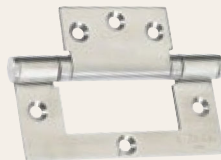

### Butt Hinges

- Use on internal doors

• 316 Stainless Steel	
5933 - Fixed Pin	100x75x2.5mm
5934 - Loose Pin	100x75x2.5mm
• 304 Stainless Steel	
5901 - Loose Pin	100x75x2.5mm (available in BLK)
5903 - Fixed Pin	100x75x2.5mm
5910 - Fixed Pin	100x100x2.5mm
5906 - Loose Pin	85x60x2mm

### Bearing Hinges

- Use on external doors
- Finishes: 304SS, BLK
- Thickness: 3mm

5904 - Fixed Pin	100x75mm
5905 - Loose Pin	100x75mm
5927 - Fixed Pin	100x100mm

### Lift Off Hinges

- Use on bathroom doors
- Thickness: 2.5mm
- Finishes: 304SS, BLK, GN

5929 - Left Hand	100x75mm
5939 - Right Hand	100x75mm

### Fast Fix Hinges

- Thickness: 2mm
- Finishes: BLK, SS

5908	100x70mm
5907	90x65mm