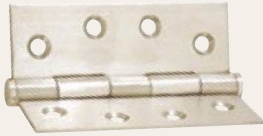

## STAINLESS STEEL HINGES

### Butt Hinges

- Use on internal doors

• 316 Stainless Steel	
5933 - Fixed Pin	100x75x2.5mm
5934 - Loose Pin	100x75x2.5mm
• 304 Stainless Steel	
5901 - Loose Pin	100x75x2.5mm (available in BLK)
5903 - Fixed Pin	100x75x2.5mm
5910 - Fixed Pin	100x100x2.5mm
5906 - Loose Pin	85x60x2mm

### Bearing Hinges

- Use on external doors
- Finishes: 304SS, BLK
- Thickness: 3mm

5904 - Fixed Pin	100x75mm
5905 - Loose Pin	100x75mm
5927 - Fixed Pin	100x100mm

### Concealed Hinges

- Completely concealed heavy duty hinge - suitable for external and internal doors
- Allow three-dimensional adjustment
- Maximum opening angle of 180 degrees
- Comes with self-lubricating anti-friction washers