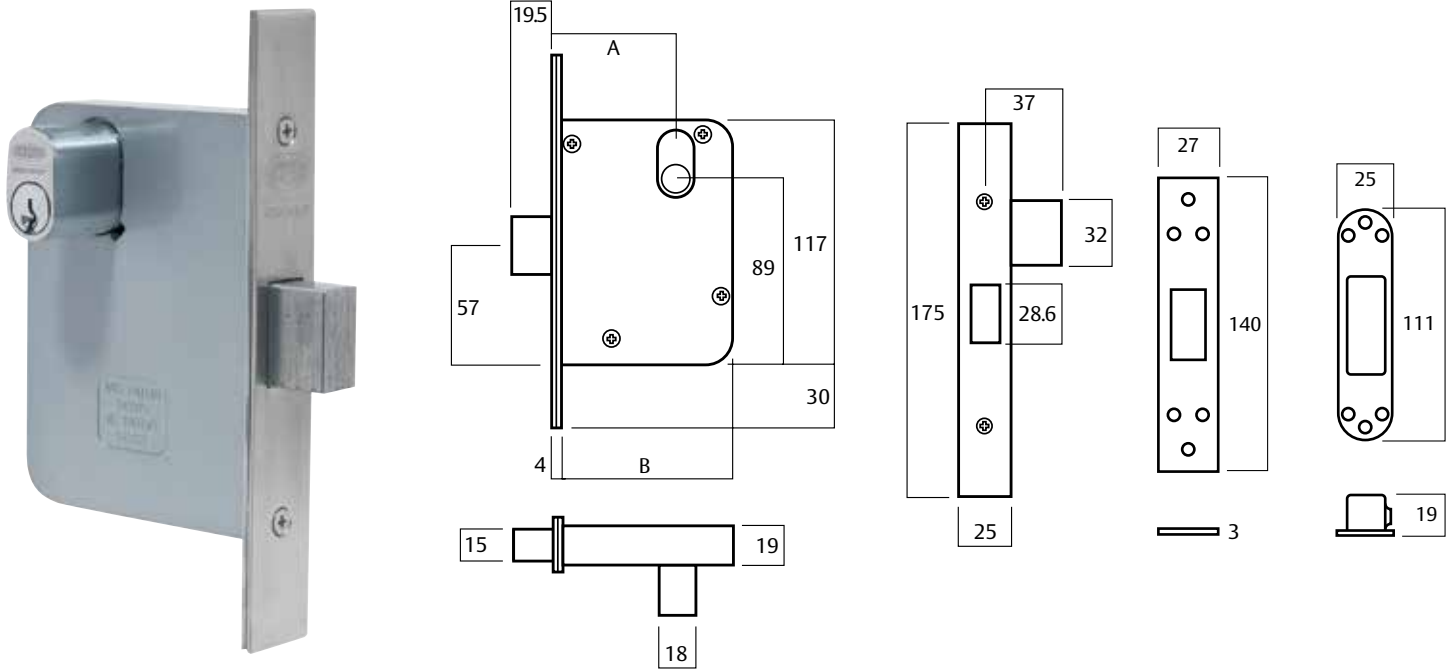

Product Details

Backset	60mm standard backset 89 and 12mm extended backsets available on application.
Bolt	19mm stainless steel bolt.
Furniture	Compatible with most Lockwood cylinder escutcheons, turnknobs and plate furniture. Refer to lockweb.com.au for further details.
Standard Finishes	Satin Chrome Brushed (SC) Chrome Plate (CP) Polished Brass (PB) Other finishes on application.

Synergy 3571 Deadbolts

Synergy 3571 Deadbolts

Part Number	3571	4571	5571
Dimension A	60	89	127
Dimension B	84	113	151

Synergy 3571 Deadbolts

Cylinder and Turn Deadbolt

Part Number 3571WT

Description

Cylinder and Turnknob. Reversible.

Outside: Locked or unlocked by key.

Inside: Locked or unlocked by turnknob.

Cylinder and Turn Deadbolt

Double Cylinder Deadbolt

Part Number 3571YY

Description

Double Cylinder. Reversible.

Outside: Locked or unlocked by key.

Single Cylinder Deadbolt

Part Number 3571Y

Description

Single Cylinder. Reversible.

Lockset may be installed with cylinder either inside or outside.

Outside/Inside: Locked or unlocked by key.

Single Cylinder Deadbolt