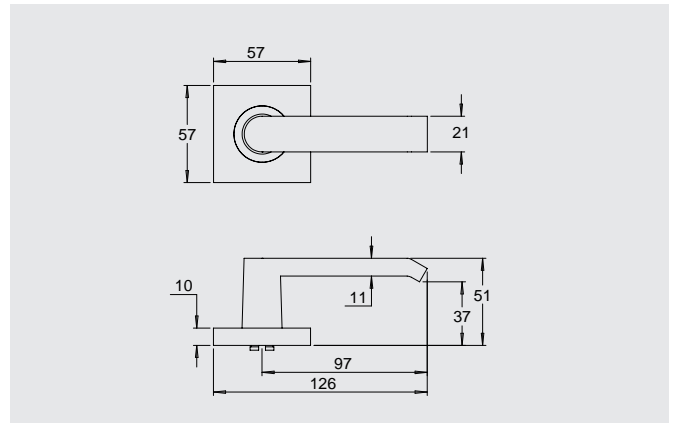

Coastal 4000 Series Square Rose

4400/20

4400/21

4400/25

4400/32