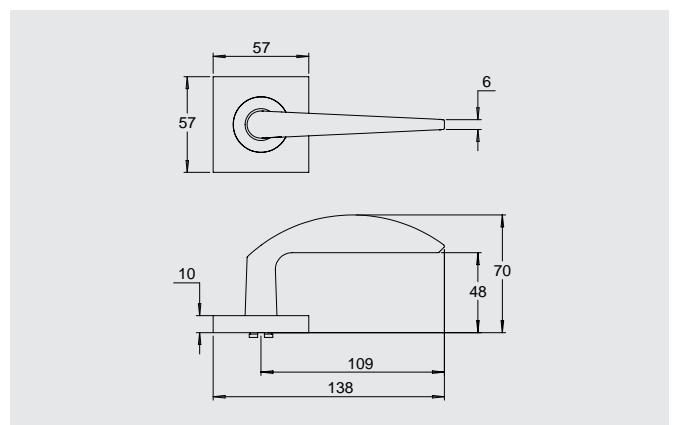

Coastal 4000 Series Square Rose

4400/20

4400/21

4400/25

4400/32