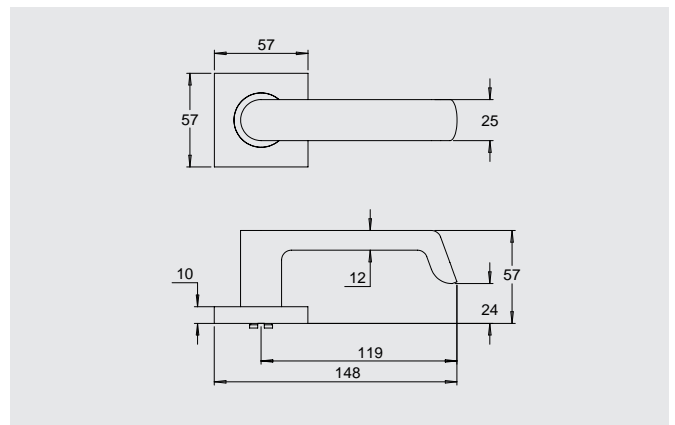

Coastal 4000 Series Square Rose

4400/20

4400/21

4400/25

4400/32