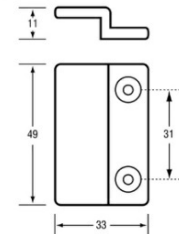

ANTIMICROBIAL PRODUCTS

300_LOCK_ANMB

Antimicrobial 300 Series Lock & Indicator Set - Concealed Fix

Specification

Components	Indicator Turnbolt Lift Off Staple
Material	Indicator: Brass Turnbolt: Diecast Zinc, Alloy ZP3 Lift Off Staple: Diecast Zinc, Alloy ZP3 with ABS Snap-On Cover
Finish	300_LOCK_ANMB: Antimicrobial Coating
Also Available	300_LOCK_SCP: Satin Chrome Plate 300_LOCK_BCP: Bright Chrome Plate
Related Video	It's time to define luxury with the all-new Sera Lock & Indicator Set

[Metlam Australia's Range of Antimicrobial](#)

[Cleaning & Maintenance of your Metlam Australia Toilet Partition Hardware](#)

[Accessibility and Safety Features of your Metlam Australia Toilet Partition Hardware](#)

[Troubleshooting your Metlam Australia Toilet Partition Hardware](#)

Mounting

Concealed Screw Fix Surface Mounted

Downloads & Resources

Care & Maintenance