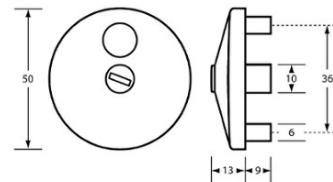

ANTIMICROBIAL PRODUCTS

300_LOCK_ANMB

Antimicrobial 300 Series Lock & Indicator Set - Concealed Fix

Specification

Components	Indicator Turnbolt Lift Off Staple
Material	Indicator: Brass Turnbolt: Diecast Zinc, Alloy ZP3 Lift Off Staple: Diecast Zinc, Alloy ZP3 with ABS Snap-On Cover
Finish	300_LOCK_ANMB: Antimicrobial Coating
Also Available	300_LOCK_SCP: Satin Chrome Plate 300_LOCK_BCP: Bright Chrome Plate
Related Video	It's time to define luxury with the all-new Sera Lock & Indicator Set

[Metlam Australia's Range of Antimicrobial](#)

[Cleaning & Maintenance of your Metlam Australia Toilet Partition Hardware](#)

[Accessibility and Safety Features of your Metlam Australia Toilet Partition Hardware](#)

[Troubleshooting your Metlam Australia Toilet Partition Hardware](#)