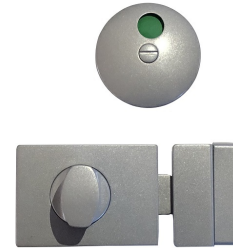

ANTIMICROBIAL PRODUCTS

300_LOCK_ANMB

Antimicrobial 300 Series Lock & Indicator Set - Concealed Fix

Specification

Components	Indicator Turnbolt Lift Off Staple
Material	Indicator: Brass Turnbolt: Diecast Zinc, Alloy ZP3 Lift Off Staple: Diecast Zinc, Alloy ZP3 with ABS Snap-On Cover
Finish	300_LOCK_ANMB: Antimicrobial Coating
Also Available	300_LOCK_SCP: Satin Chrome Plate 300_LOCK_BCP: Bright Chrome Plate
Related Video	It's time to define luxury with the all-new Sera Lock & Indicator Set

[Metlam Australia's Range of Antimicrobial](#)

[Cleaning & Maintenance of your Metlam Australia Toilet Partition Hardware](#)

[Accessibility and Safety Features of your Metlam Australia Toilet Partition Hardware](#)

[Troubleshooting your Metlam Australia Toilet Partition Hardware](#)