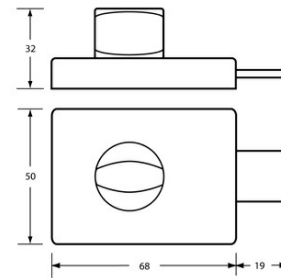

ANTIMICROBIAL PRODUCTS

300_LOCK_ANMB

Antimicrobial 300 Series Lock & Indicator Set - Concealed Fix

Specification

Components	Indicator Turnbolt Lift Off Staple
Material	Indicator: Brass Turnbolt: Diecast Zinc, Alloy ZP3 Lift Off Staple: Diecast Zinc, Alloy ZP3 with ABS Snap-On Cover
Finish	300_LOCK_ANMB: Antimicrobial Coating
Also Available	300_LOCK_SCP: Satin Chrome Plate 300_LOCK_BCP: Bright Chrome Plate
Related Video	It's time to define luxury with the all-new Sera Lock & Indicator Set

[Metlam Australia's Range of Antimicrobial](#)

[Cleaning & Maintenance of your Metlam Australia Toilet Partition Hardware](#)

[Accessibility and Safety Features of your Metlam Australia Toilet Partition Hardware](#)

[Troubleshooting your Metlam Australia Toilet Partition Hardware](#)