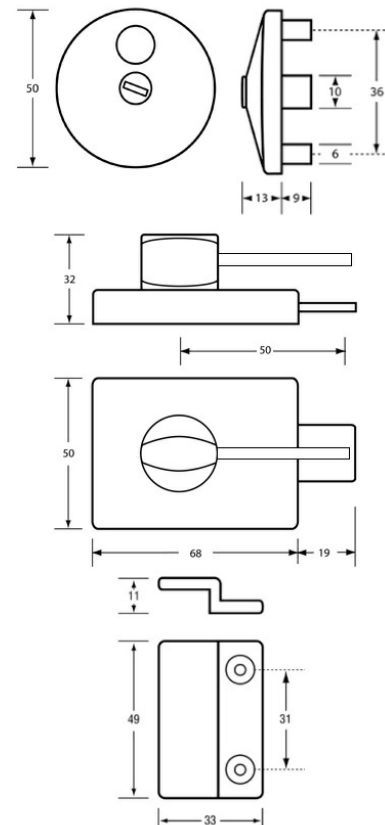

TOILET PARTITION HARDWARE

300 AMBULANT Series

300 Ambulant Lock & Indicator Set - Concealed Fix

Specification

Components	Indicator Turnbolt Lift Off Staple
Material	Indicator: Brass Turnbolt: Diecast Zinc Lift Off Staple: Diecast Zinc
Finish	Satin Chrome Plate
Specify	300_LHAMBLOCK_SCP: Left Hand 300_RHAMBLOCK_SCP: Right Hand
Mounting	Concealed Screw Fix Surface Mounted
Note	Fully compliant with Disability Standard AS1428.1 for ambulant cubicle specification only
Related Video	It's time to define luxury with the all-new Sera Lock & Indicator Set

[Accessibility and safety features of Metlam Australia Toilet Partition Hardware and how to use them](#)

Downloads & Resources

Care & Maintenance

The photographs and line drawings of the products presented above are representational only. Metlam Australia Pty Ltd reserves the right to, and from time to time, make changes and improvements in design and dimensions.