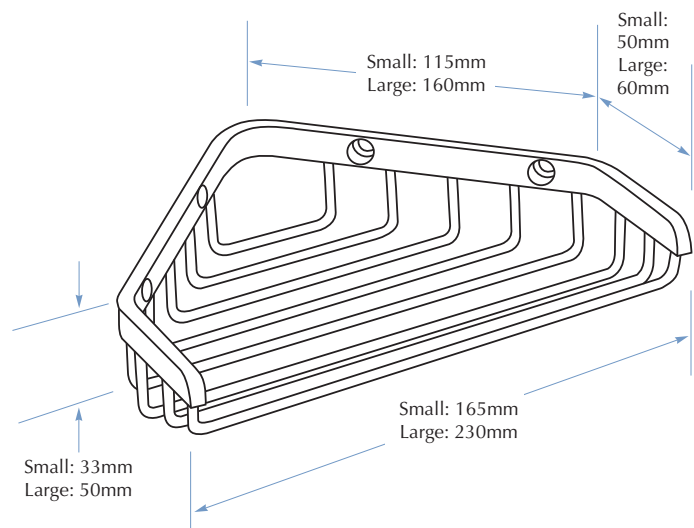

SURFACE MOUNTED CORNER SOAP BASKET

MODEL 1086

Options:

1086-S Small Corner Basket

1086-L Large Corner Basket

CORNER SOAP BASKET 1086

- Polished stainless steel finish

Overall Dimensions

1086-S: 165mm W x 33mm H x 120mm D

1086-L: 230mm W x 50mm H x 165mm D

CONSTRUCTION:

CORNER SOAP BASKET: Fabricated of type 304 polished stainless steel.

INSTALLATION:

Secure to wall with mounting screws (included) at holes provided.