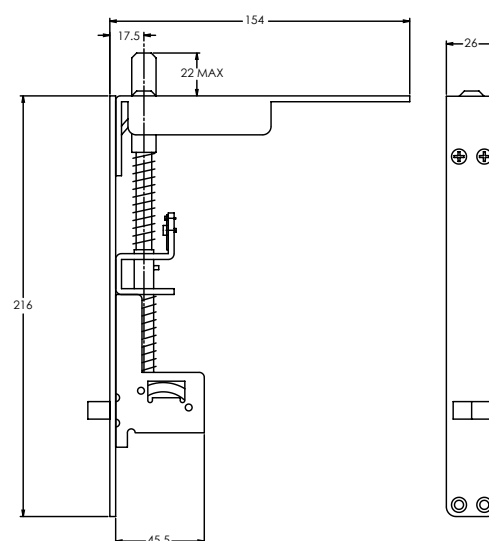

Standards and Compliance

The Lockwood Auto Shoot Bolt has been fire tested on fire doors for up to 4 hours to Australian Standard AS 1530.4.

Anti-Corrosion.