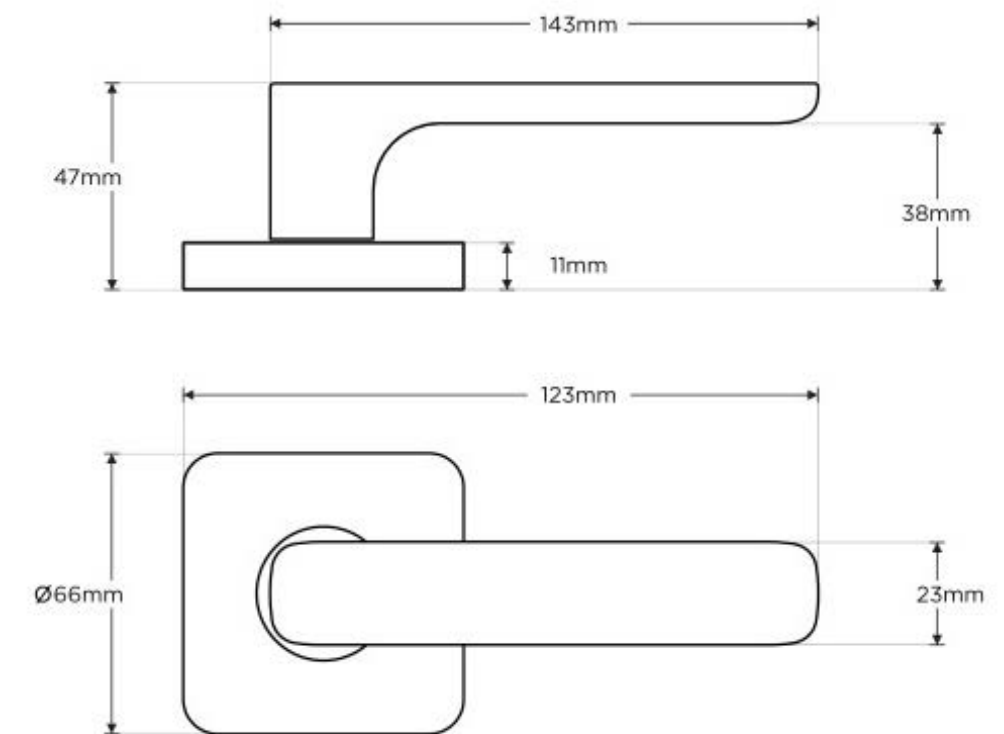

PICTURED FINISH Satin Chrome  
 PART NUMBER 120HARL (Left Handed)  
 120HARR (Right Handed)

Product Name: Gainsborough Choice Harper Round  
 Product Code: 105HAR, 115HAR & 120HAR

CHOICE *Harper*

AVAILABLE FINISHES  
 MB SC

HARPER PASSAGE LEVERSET

PICTURED FINISH Satin Chrome  
 PART NUMBER 205HAR

HARPER PRIVACY LEVERSET

PICTURED FINISH Satin Chrome  
 PART NUMBER 215HAR

HARPER DUMMY LEVER

PICTURED FINISH Satin Chrome  
 PART NUMBER 220HARL (Left Handed)  
 220HARR (Right Handed)

Product Name: Gainsborough Choice Harper Square  
 Product Code: 205HAR, 215HAR & 220HAR