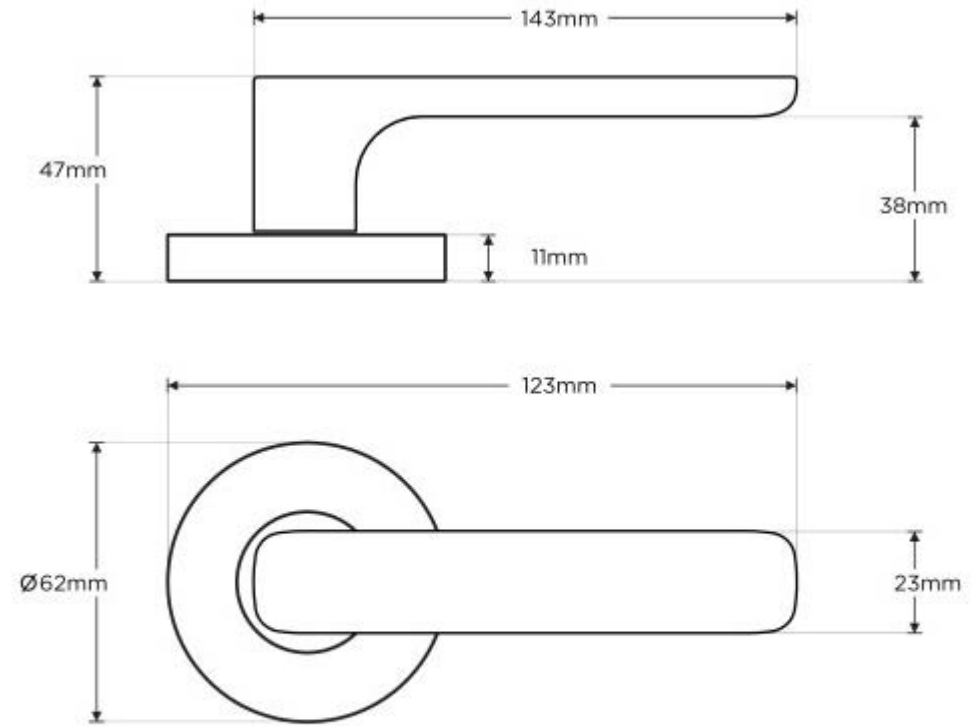

CHOICE *Harper*

AVAILABLE FINISHES  
 MB SC

HARPER PASSAGE LEVERSET

PICTURED FINISH Satin Chrome  
 PART NUMBER 105HAR

HARPER PRIVACY LEVERSET

PICTURED FINISH Satin Chrome  
 PART NUMBER 115HAR

HARPER DUMMY LEVER

PICTURED FINISH Satin Chrome  
 PART NUMBER 120HARL (Left Handed)  
 120HARR (Right Handed)

Product Name: Gainsborough Choice Harper Round  
 Product Code: 105HAR, 115HAR & 120HAR

CHOICE *Harper*

AVAILABLE FINISHES  
 MB SC

HARPER PASSAGE LEVERSET

PICTURED FINISH Satin Chrome  
 PART NUMBER 205HAR

HARPER PRIVACY LEVERSET

PICTURED FINISH Satin Chrome  
 PART NUMBER 215HAR

HARPER DUMMY LEVER

PICTURED FINISH Satin Chrome  
 PART NUMBER 220HARL (Left Handed)  
 220HARR (Right Handed)

Product Name: Gainsborough Choice Harper Square  
 Product Code: 205HAR, 215HAR & 220HAR