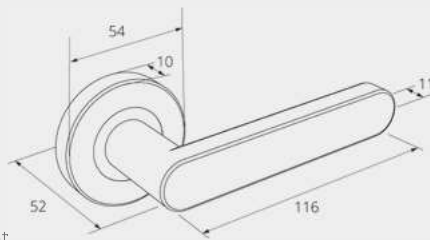

Duke

- 10090 Leverset
- 10091 Passage Set
- 10092 Integrated Privacy Set
- 10096 Separate Privacy Set
- 10093.D Dummy Set
- 10094 Residential Entrance Set
- 10095 Commercial / Apartment Entrance Set

**FIVE FINISHES,
ONE PRICE!**